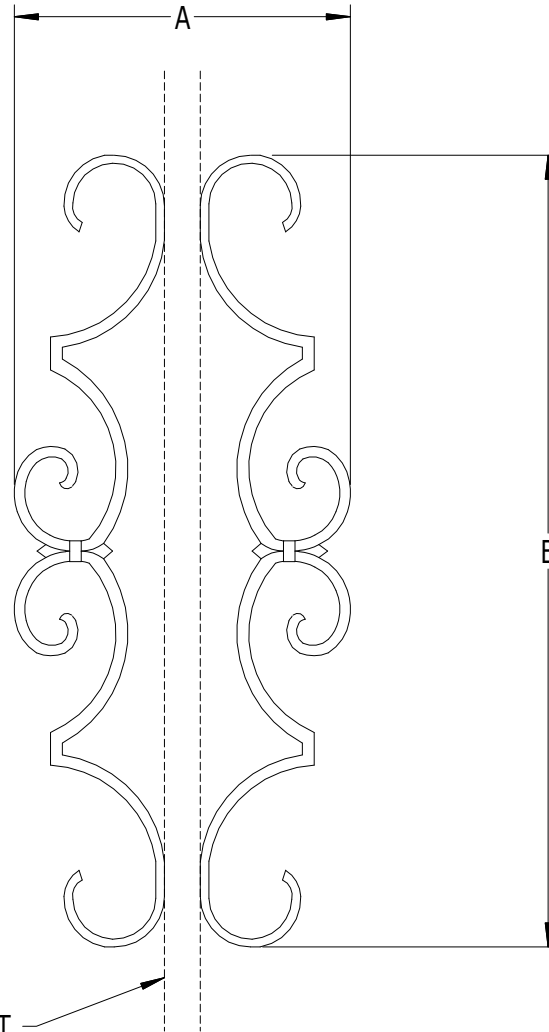

SCALE: 1/4

#941 - CAST FLEUR-DE-LIS INSERT

LABEL	A	B
DIMENSION	7"	16-1/2"

Superior
Aluminum Products, Inc.