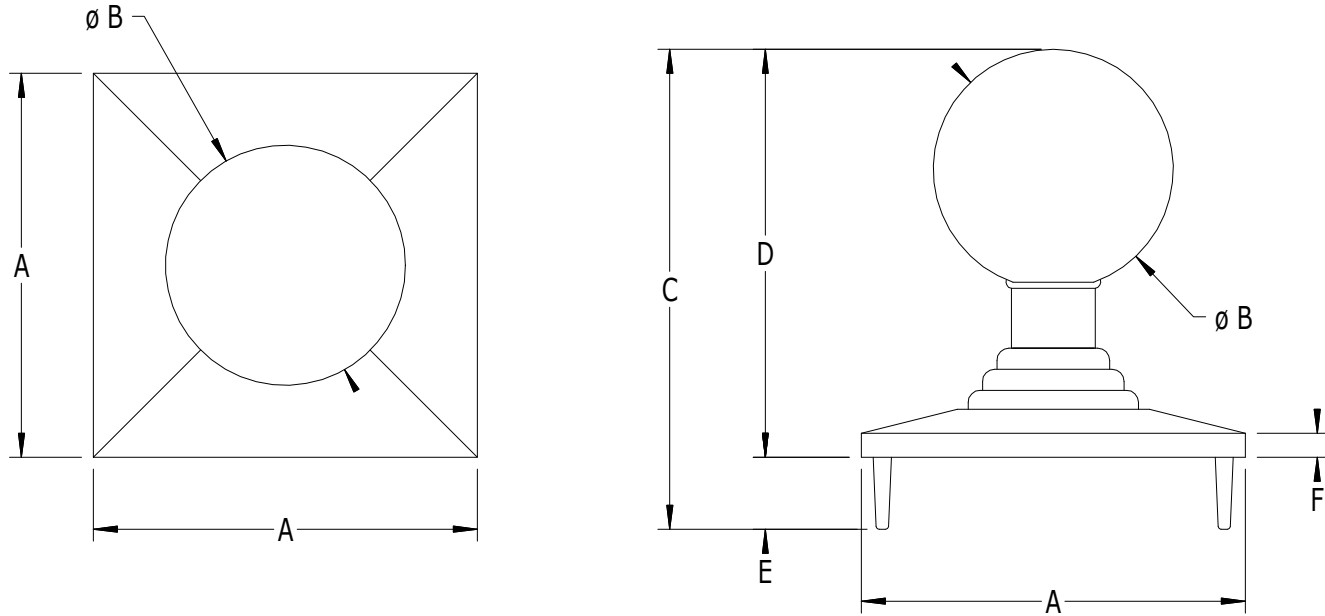

SCALE: 1/2

#943 - BALL CAP FOR 4" SQ. POST WITH 2 - 1/2" DIAMETER BALL

LABEL	A	B	C	D	E	F
DIMENSION	4"	2-1/2"	5"	4-1/4"	0-3/4"	0-1/4"

SUPERIOR
Aluminum Products, Inc.