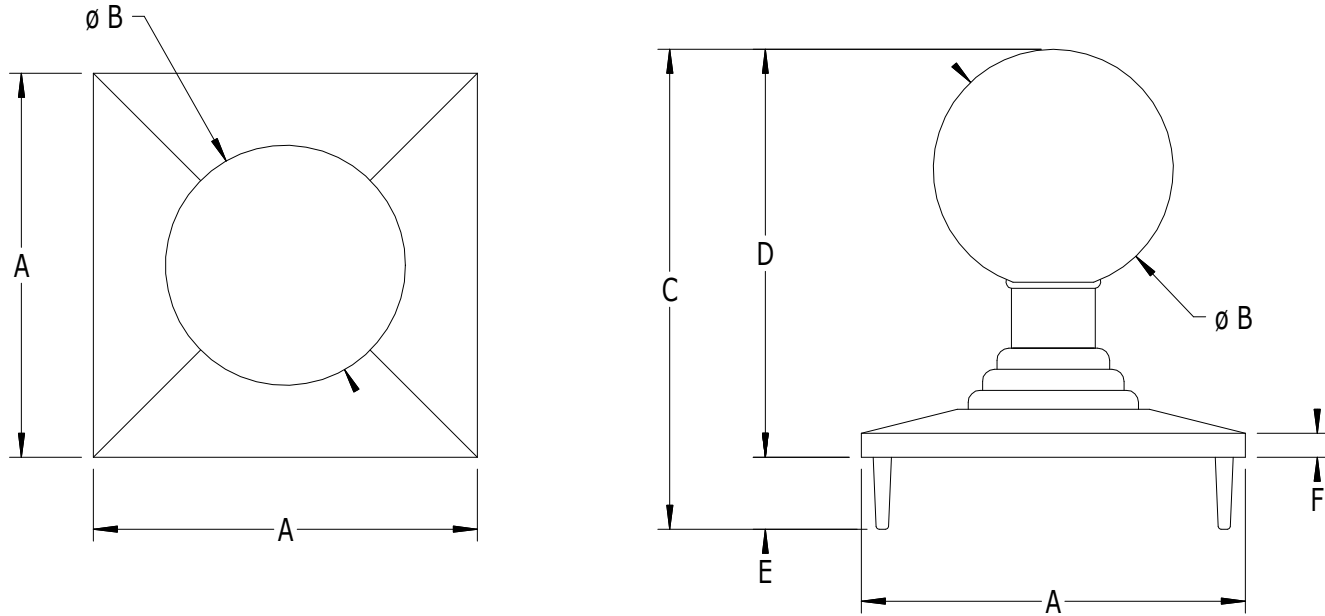

SCALE: 1/2

#943 - BALL CAP FOR 4" SQ. POST WITH 2 - 1/2" DIAMETER BALL

LABEL	A	B	C	D	E	F
DIMENSION	4"	2-1/2"	5"	4-1/4"	0-3/4"	0-1/4"