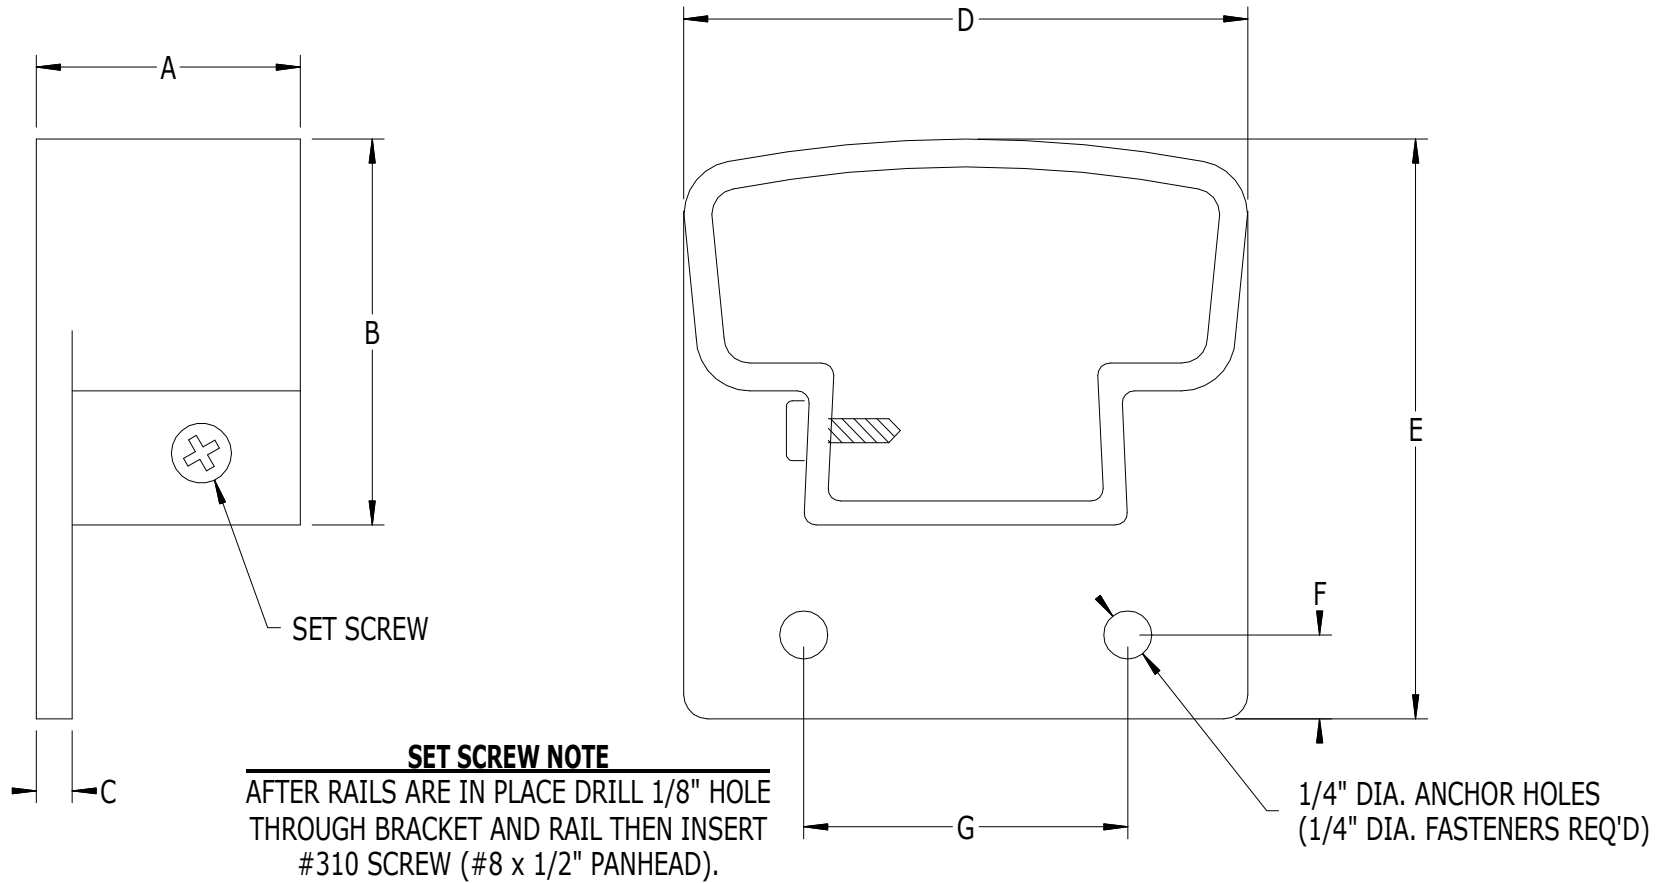

SCALE: 1/1

#947T - ADJUSTABLE END BRACKET FOR #901 TOP RAIL

LABEL	A	B	C	D	E	F	G
DIMENSION	1-3/8"	2"	3/16"	2-15/16"	3"	7/16"	1-11/16"