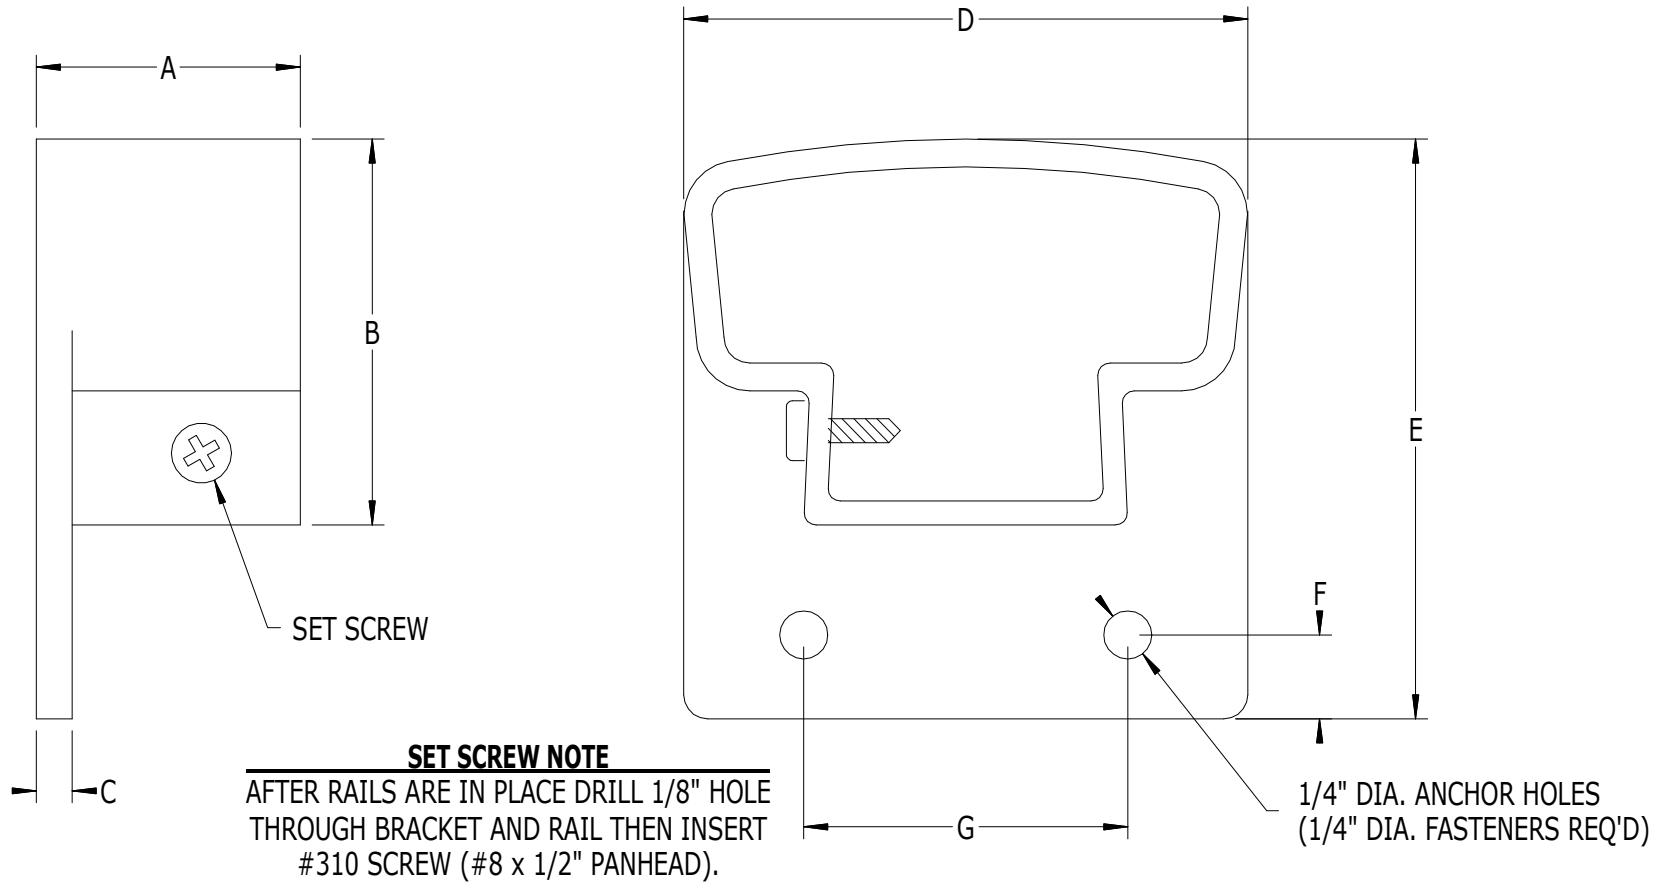

SCALE: 1/1

#947T - ADJUSTABLE END BRACKET FOR #901 TOP RAIL

LABEL	A	B	C	D	E	F	G
DIMENSION	1-3/8"	2"	3/16"	2-15/16"	3"	7/16"	1-11/16"