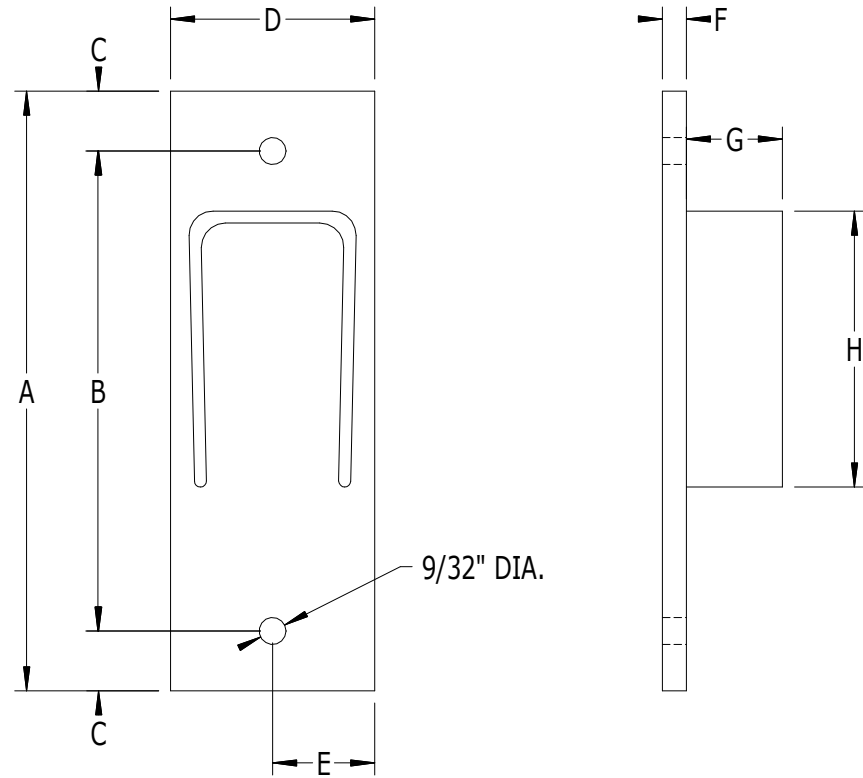

SCALE: 1/2

#946 - END BRACKET FOR STEP & RAMP RAIL
W/ #902 TOP RAIL

LABEL	A	B	C	D	E	F	G	H
DIMENSION	6-1/4"	5"	5/8"	2-1/8"	1-1/16"	1/4"	1"	2-7/8"