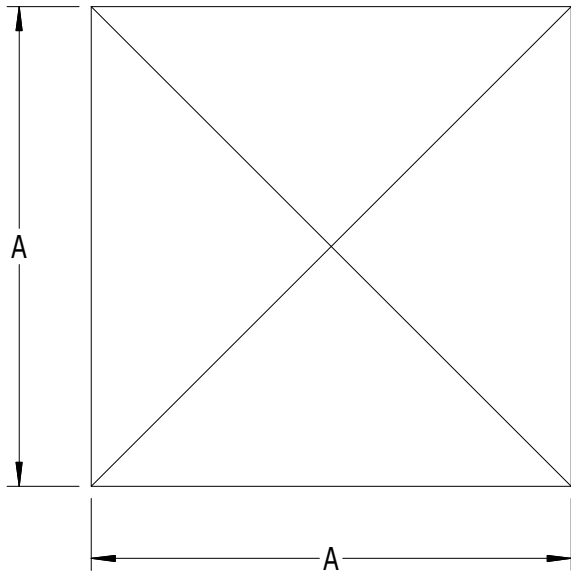

SCALE: 1/1

#950 - CAP FOR 2-1/2" SQ. POST

LABEL	A	B	C	D	E	F	G
DIMENSION	2-1/2"	3/8"	1/4"	7/8"	1-1/2"	1/8"	2-5/16"

SUPERIOR
Aluminum Products, Inc.