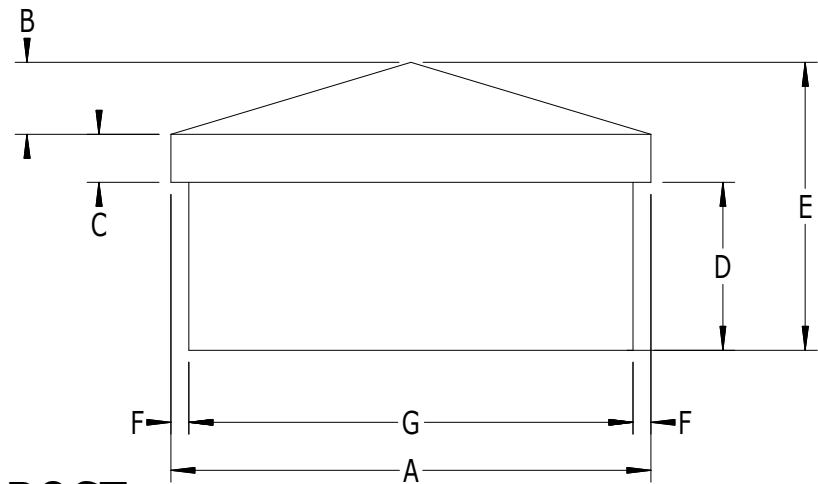

SCALE: 1/1

#950 - CAP FOR 2-1/2" SQ. POST

LABEL	A	B	C	D	E	F	G
DIMENSION	2-1/2"	3/8"	1/4"	7/8"	1-1/2"	1/8"	2-5/16"

Superior
Aluminum Products, Inc.