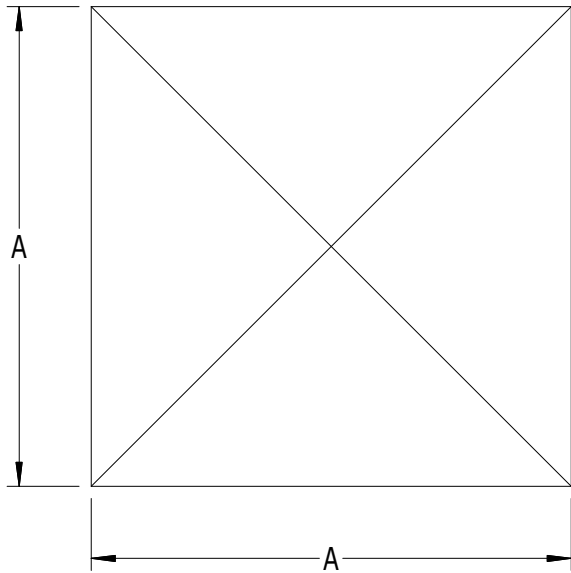

SCALE: 1/1

#950 - CAP FOR 2-1/2" SQ. POST

LABEL	A	B	C	D	E	F	G
DIMENSION	2-1/2"	3/8"	1/4"	7/8"	1-1/2"	1/8"	2-5/16"

Superior
Aluminum Products, Inc.