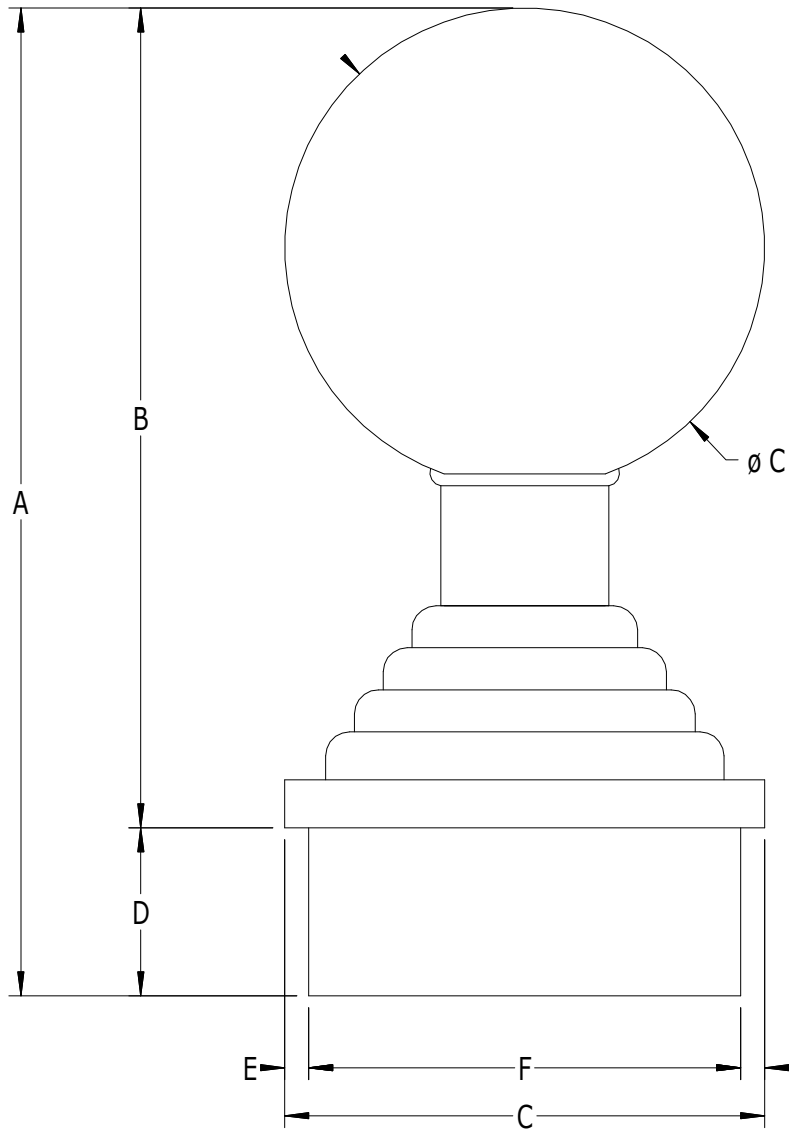

SCALE: 1/1

#951 - BALL CAP FOR 2-1/2" SQ. POST

LABEL	A	B	C	D	E	F
DIMENSION	5-1/8"	4-1/4"	2-1/2"	7/8"	1/8"	2-1/4"

SUPERIOR
Aluminum Products, Inc.