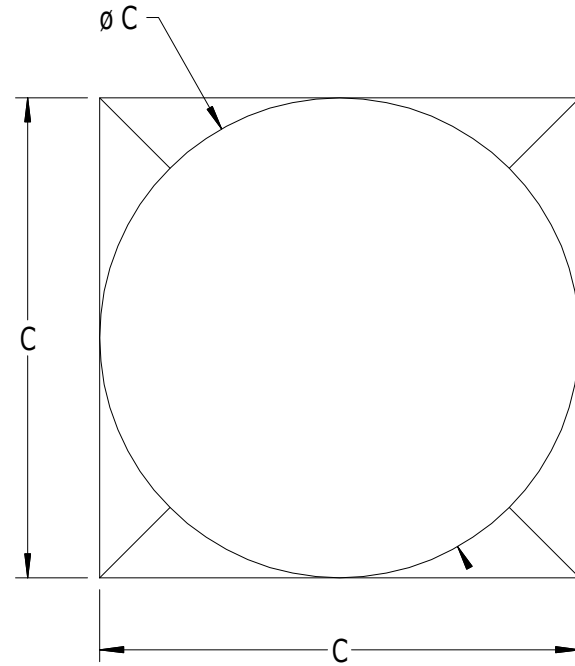

SCALE: 1/1

#951 - BALL CAP FOR 2-1/2" SQ. POST

LABEL	A	B	C	D	E	F
DIMENSION	5-1/8"	4-1/4"	2-1/2"	7/8"	1/8"	2-1/4"

SUPERIOR
Aluminum Products, Inc.