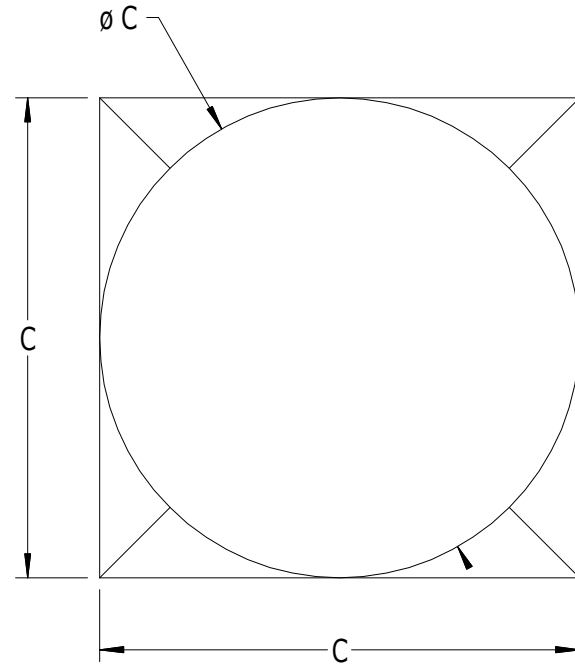

SCALE: 1/1

#951 - BALL CAP FOR 2-1/2" SQ. POST

LABEL	A	B	C	D	E	F
DIMENSION	5-1/8"	4-1/4"	2-1/2"	7/8"	1/8"	2-1/4"

Superior
Aluminum Products, Inc.