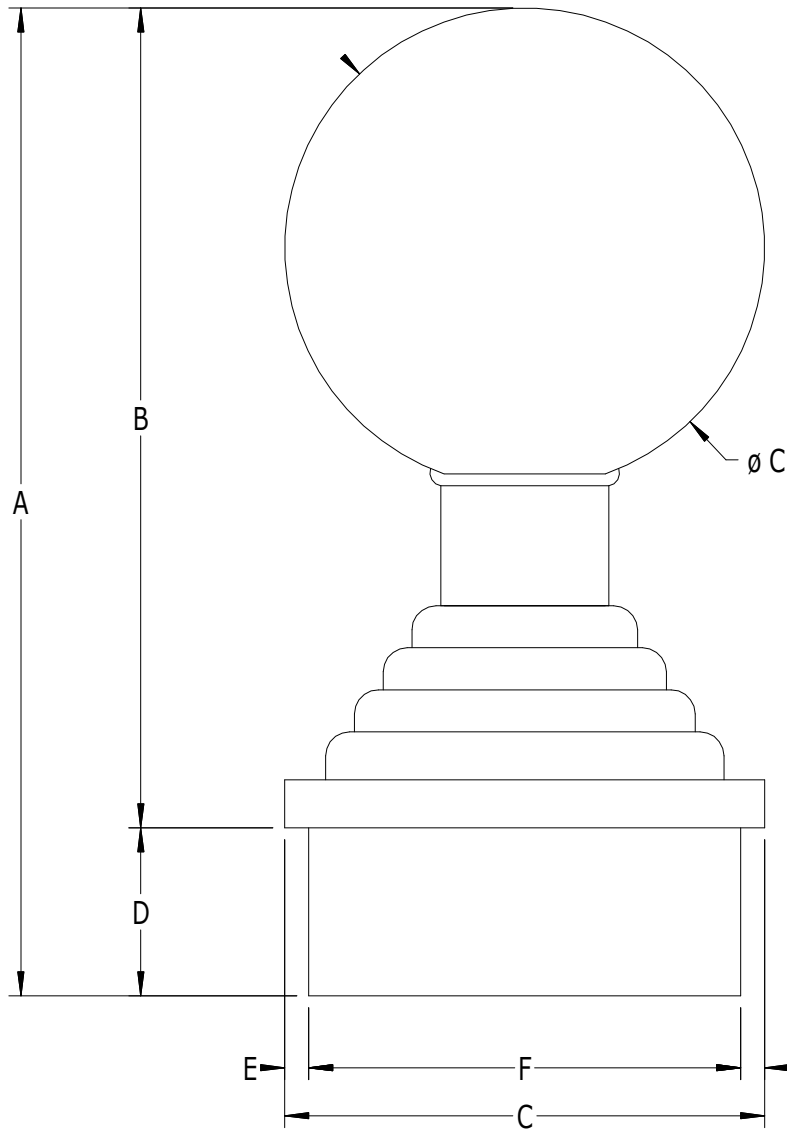

SCALE: 1/1

#951 - BALL CAP FOR 2-1/2" SQ. POST

LABEL	A	B	C	D	E	F
DIMENSION	5-1/8"	4-1/4"	2-1/2"	7/8"	1/8"	2-1/4"

Superior
Aluminum Products, Inc.