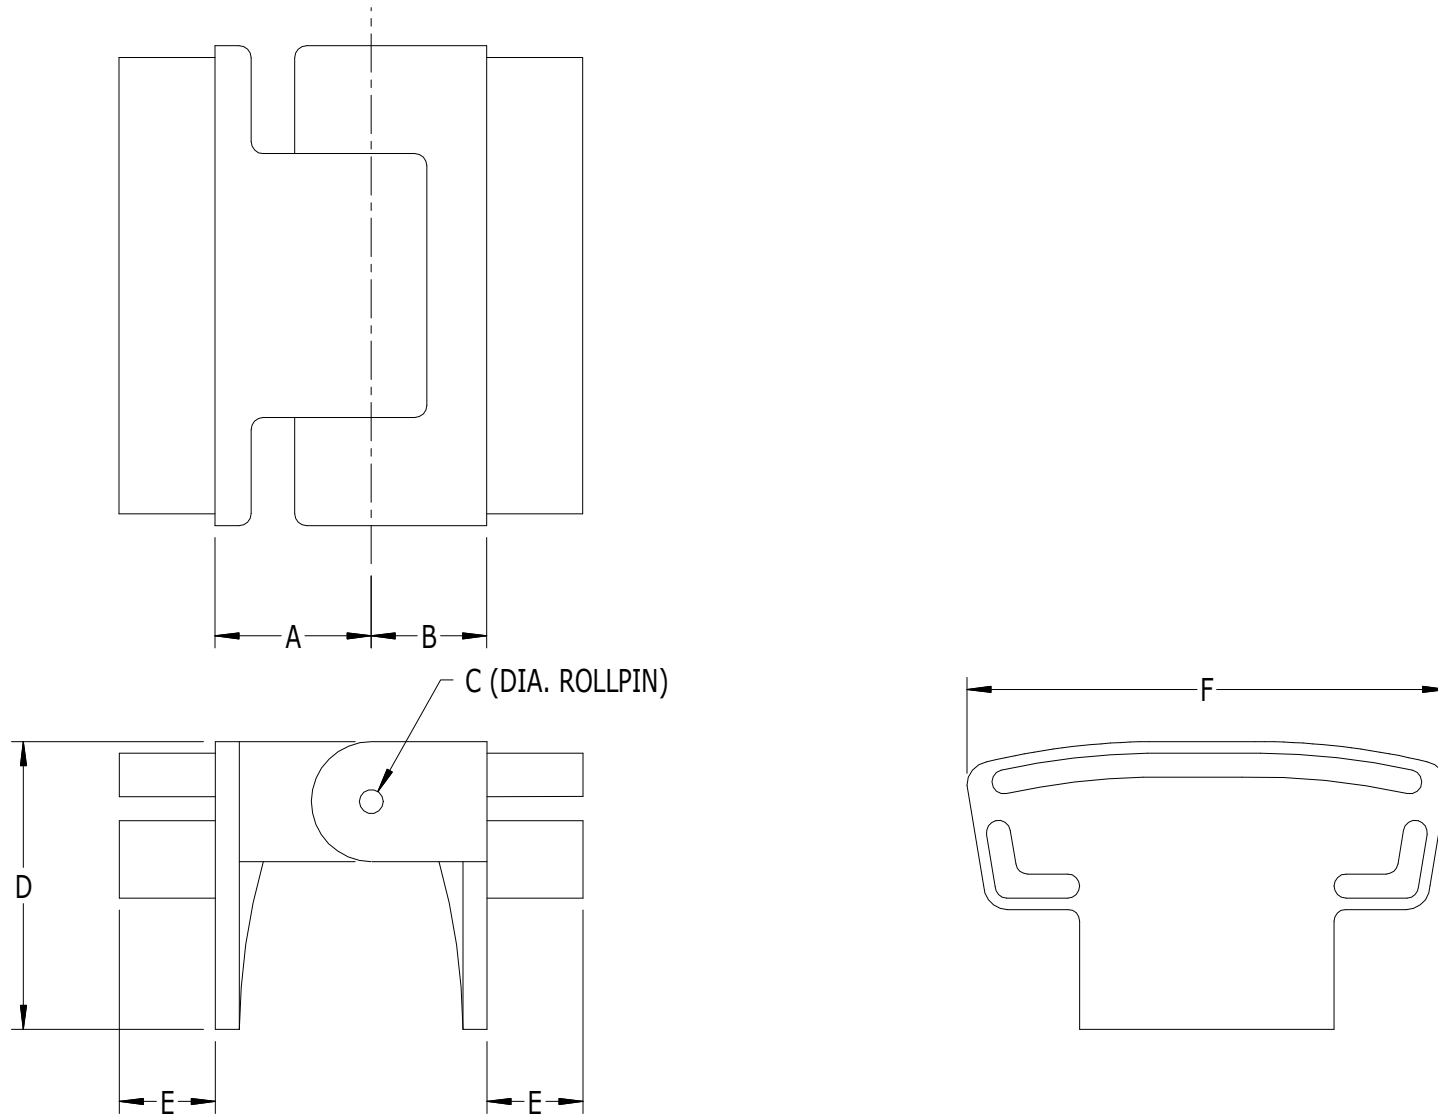

SCALE: 1/1

### **#952 - HINGE FOR #901 TOP RAIL**

LABEL	A	B	C	D	E	F
DIMENSION	13/16"	5/8"	3/16"	1-1/2"	1/2"	2-1/2"