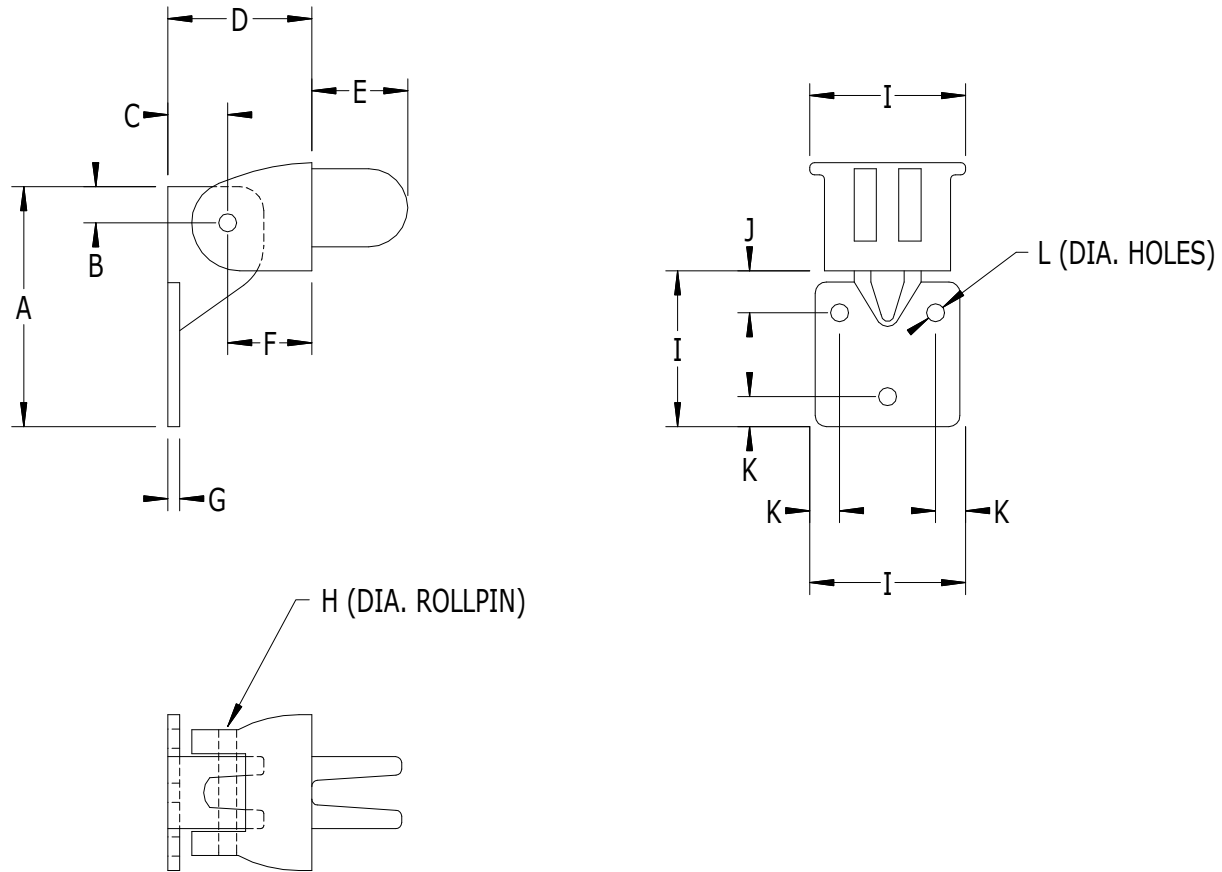

SCALE: 1/2

#956 - VERTICAL SWIVEL BRACKET FOR #903 BOTTOM RAIL

LABEL	A	B	C	D	E	F	G	H	I	J	K	L
DIMENSION	2-1/2"	3/8"	5/8"	1-1/2"	1"	7/8"	1/8"	3/16"	1-5/8"	7/16"	5/16"	11/64"