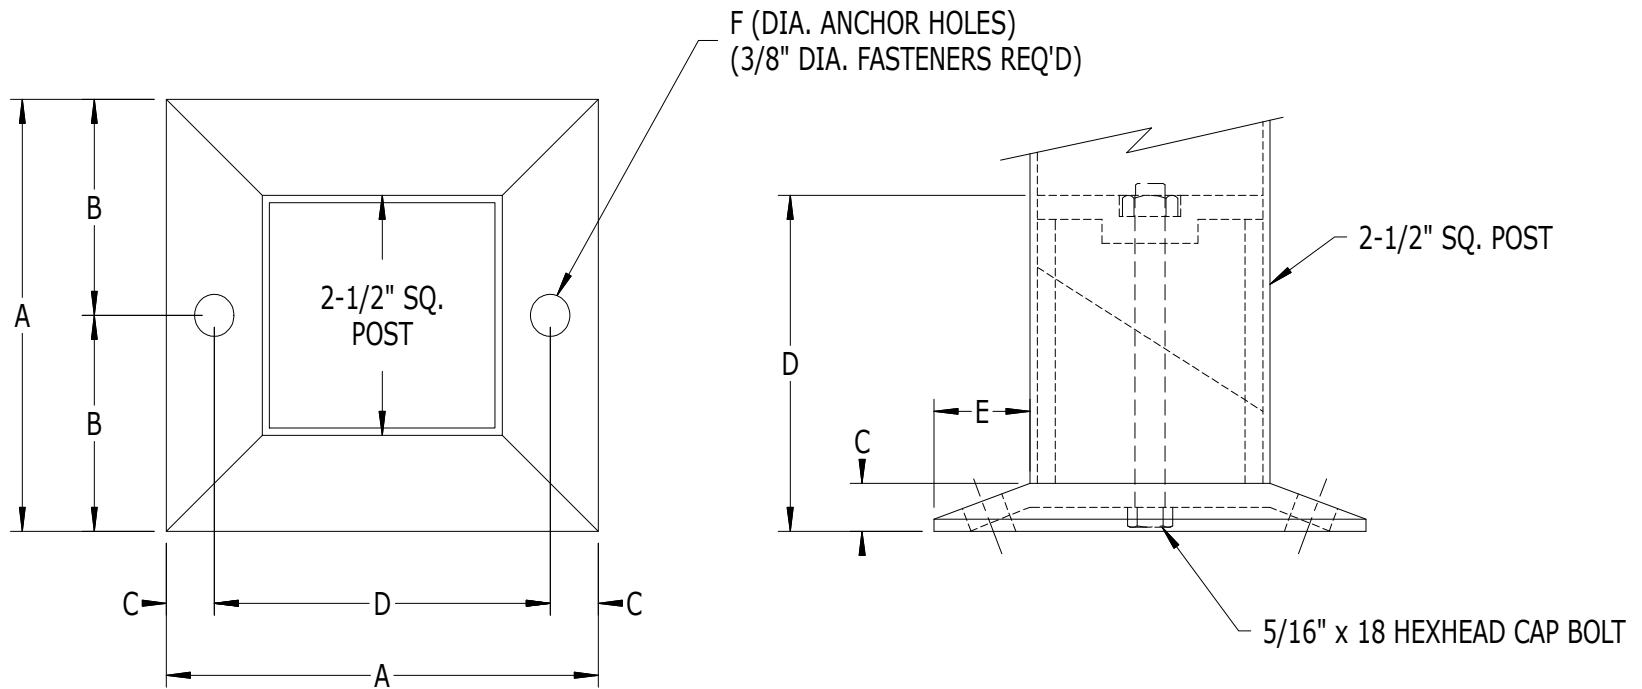

SCALE: 1/2

## **#957 - WEDGE BASE FOR 2 - 1/2" SQ. POST**

LABEL	A	B	C	D	E	F
DIMENSION	4-1/2"	2-1/4"	1/2"	3-1/2"	1"	7/16"

**SUPERIOR**  
Aluminum Products, Inc.