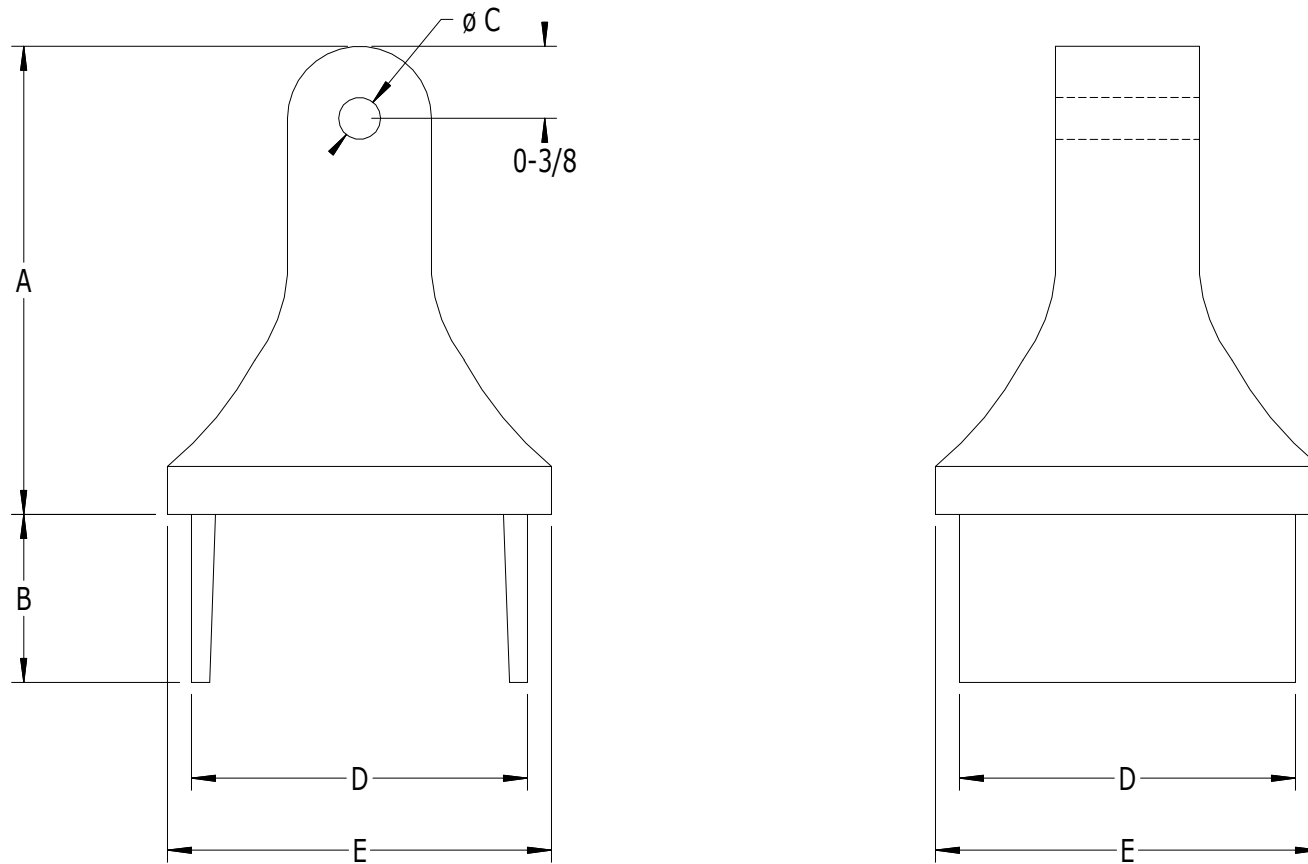

SCALE: 1/1

#960 - CROSSOVER CAP FOR 2" SQ. POST

LABEL	A	B	C	D	E	F
DIMENSION	2-7/16"	7/8"	7/32"	1-3/4"	2"	3/8"

SUPERIOR
Aluminum Products, Inc.