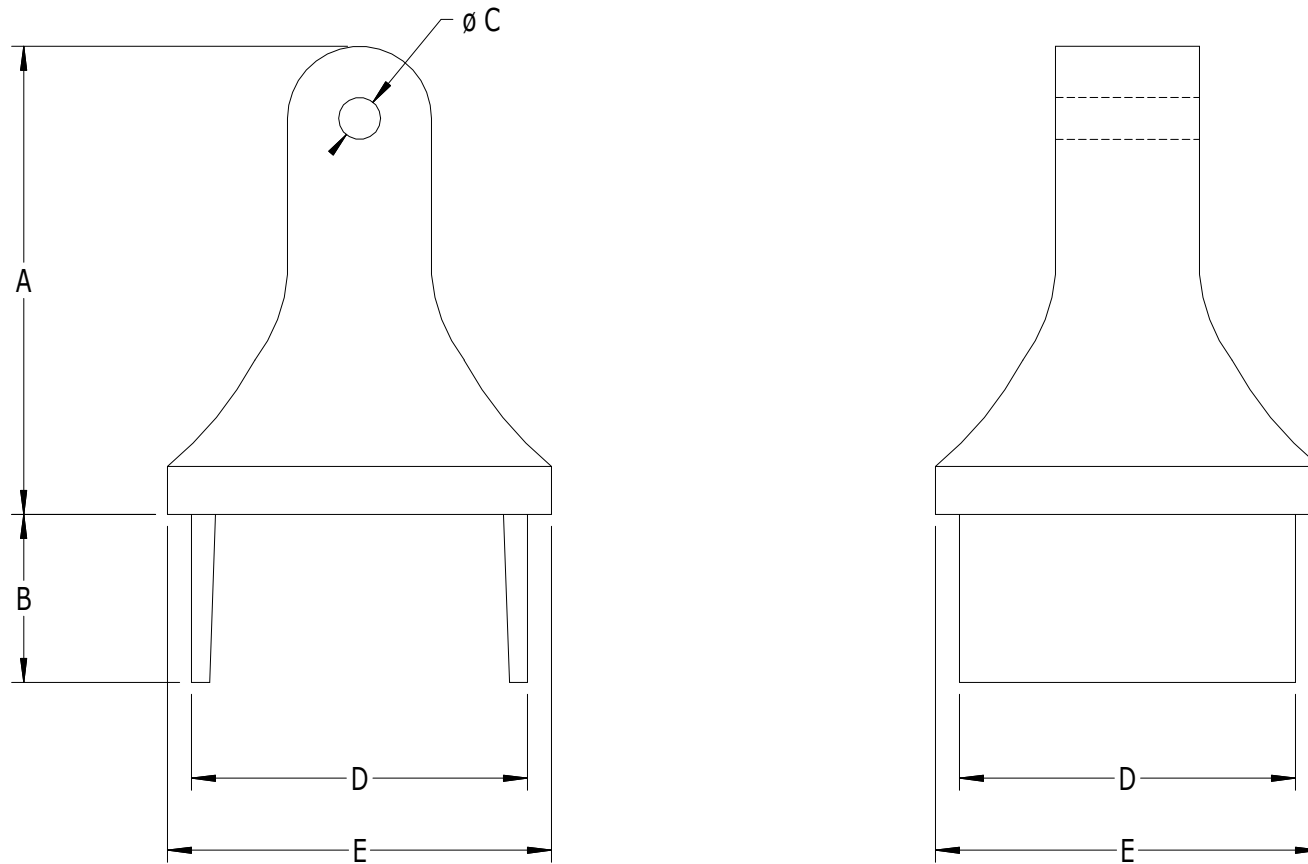

SCALE: 1/1

#960 - CROSSOVER CAP FOR 2" SQ. POST

| LABEL | A | B | C | D | E |
|-----------|---------|------|-------|--------|----|
| DIMENSION | 2-7/16" | 7/8" | 7/32" | 1-3/4" | 2" |

Superior
Aluminum Products, Inc.