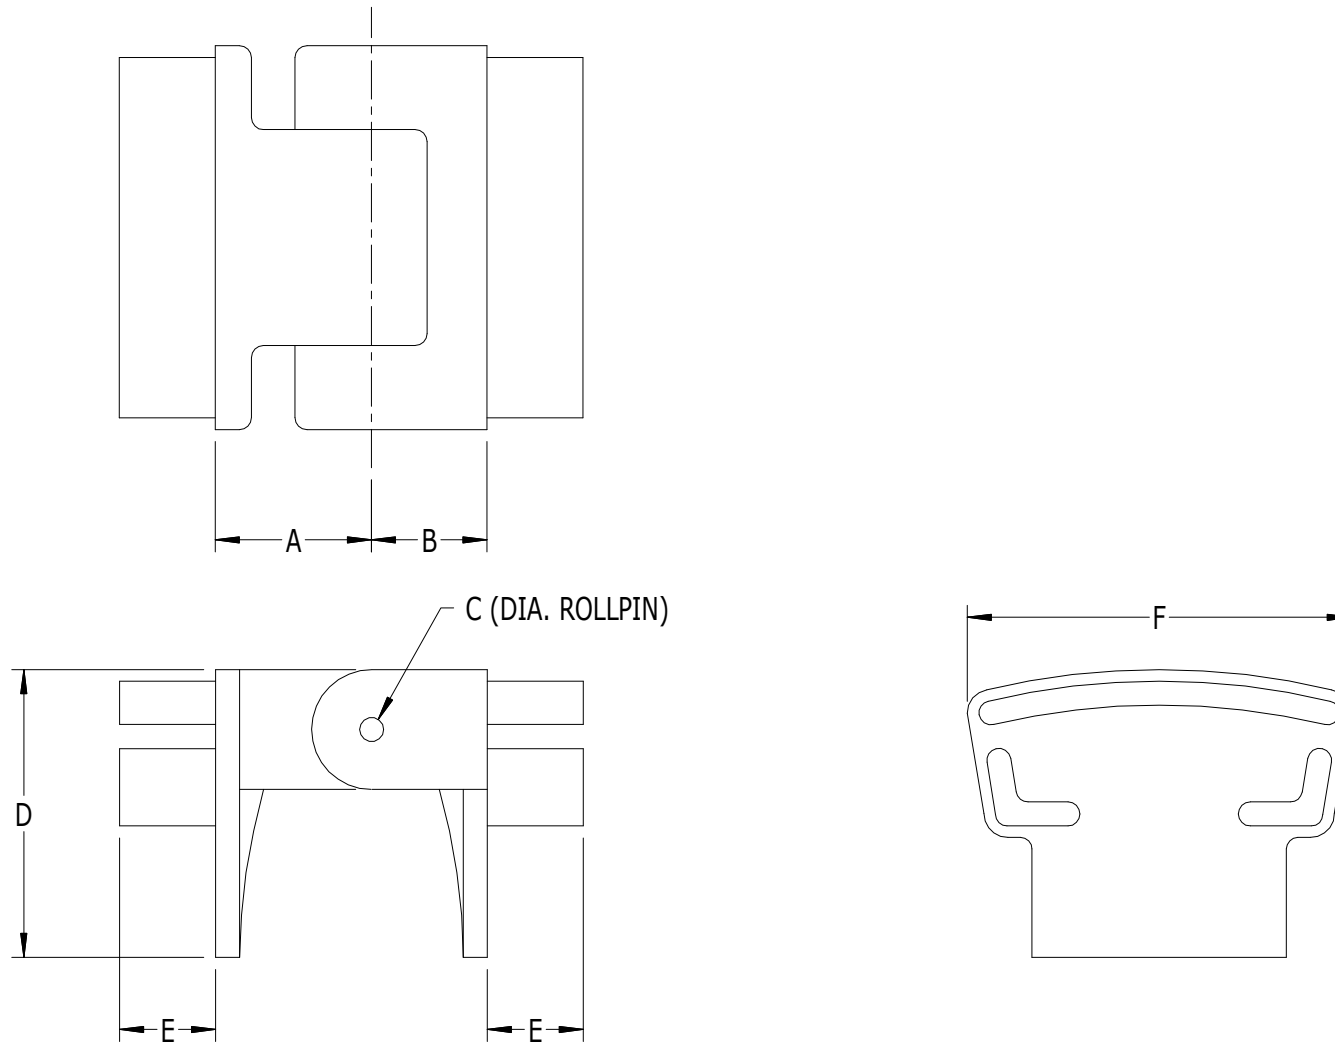

SCALE: 1/1

#962 - HINGE FOR #905 TOP RAIL

LABEL	A	B	C	D	E	F
DIMENSION	13/16"	5/8"	3/16"	1-1/2"	1/2"	2"