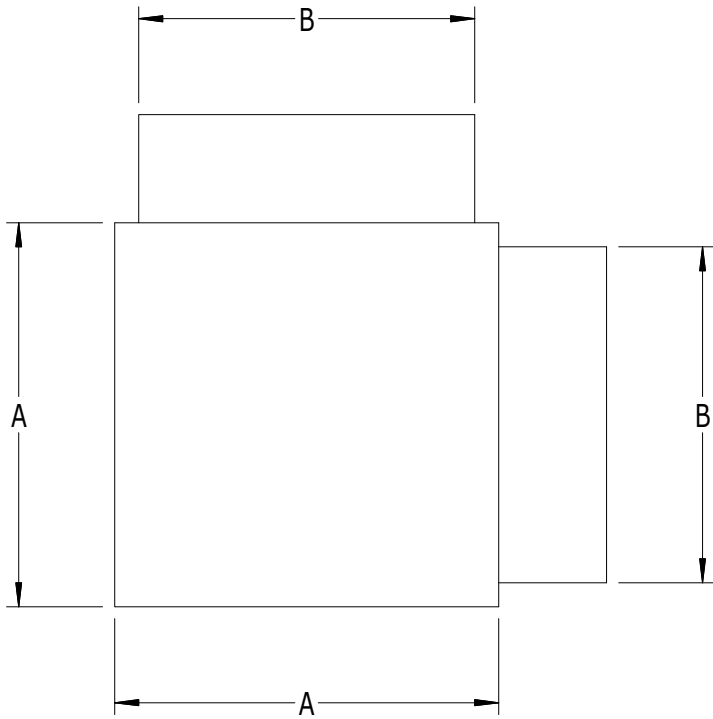

SCALE: 1/1

#963 - 90 DEGREE CORNER FOR #905 TOP RAIL

LABEL	A	B	C	D	E
DIMENSION	2"	1-3/4"	3/4"	1-5/8"	9/16"

SUPERIOR
Aluminum Products, Inc.