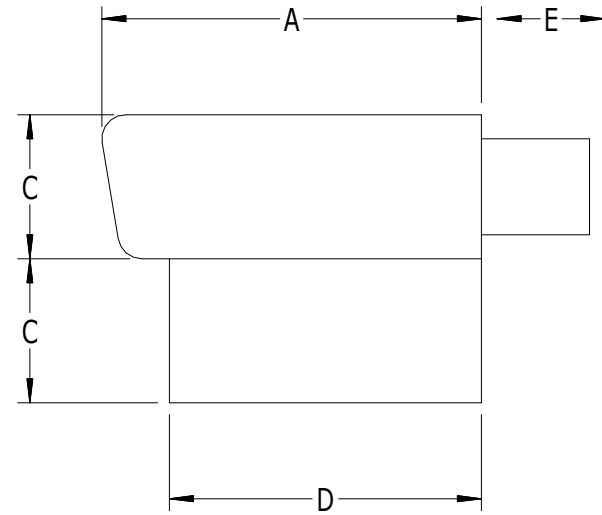

SCALE: 1/1

#963 - 90 DEGREE CORNER FOR #905 TOP RAIL

LABEL	A	B	C	D	E
DIMENSION	2"	1-3/4"	3/4"	1-5/8"	9/16"

SUPERIOR
Aluminum Products, Inc.