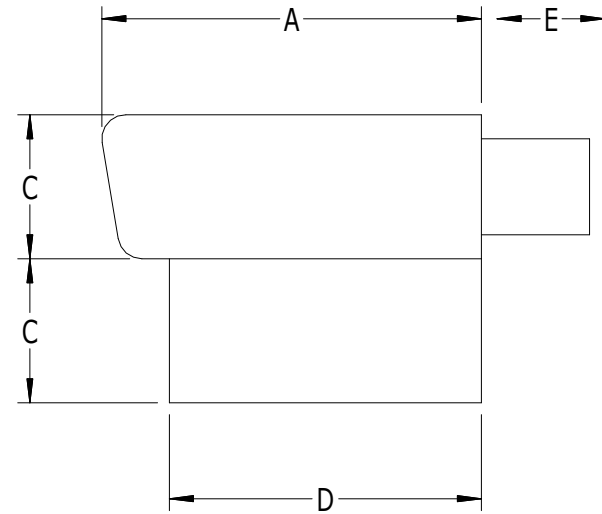

SCALE: 1/1

#963 - 90 DEGREE CORNER FOR #905 TOP RAIL

LABEL	A	B	C	D	E
DIMENSION	2"	1-3/4"	3/4"	1-5/8"	9/16"

Superior
Aluminum Products, Inc.