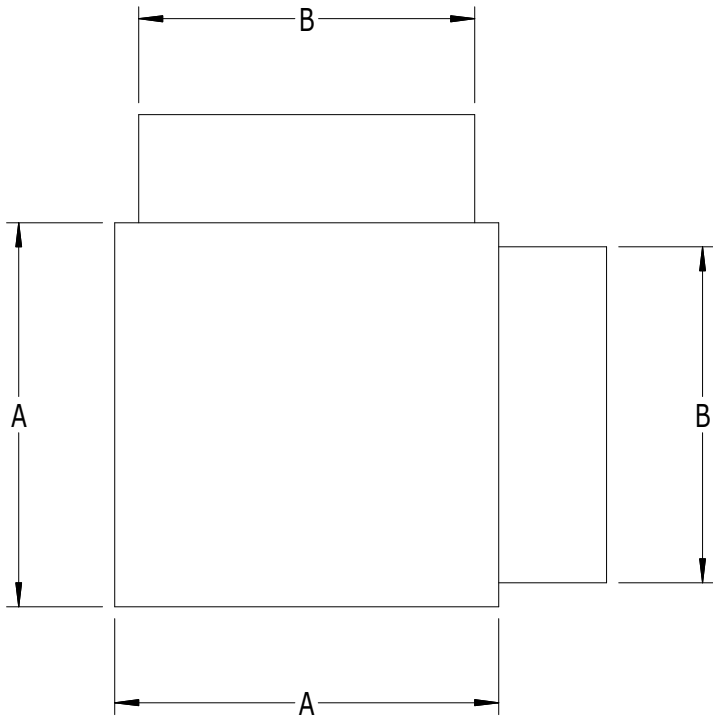

SCALE: 1/1

#963 - 90 DEGREE CORNER FOR #905 TOP RAIL

LABEL	A	B	C	D	E
DIMENSION	2"	1-3/4"	3/4"	1-5/8"	9/16"

Superior
Aluminum Products, Inc.