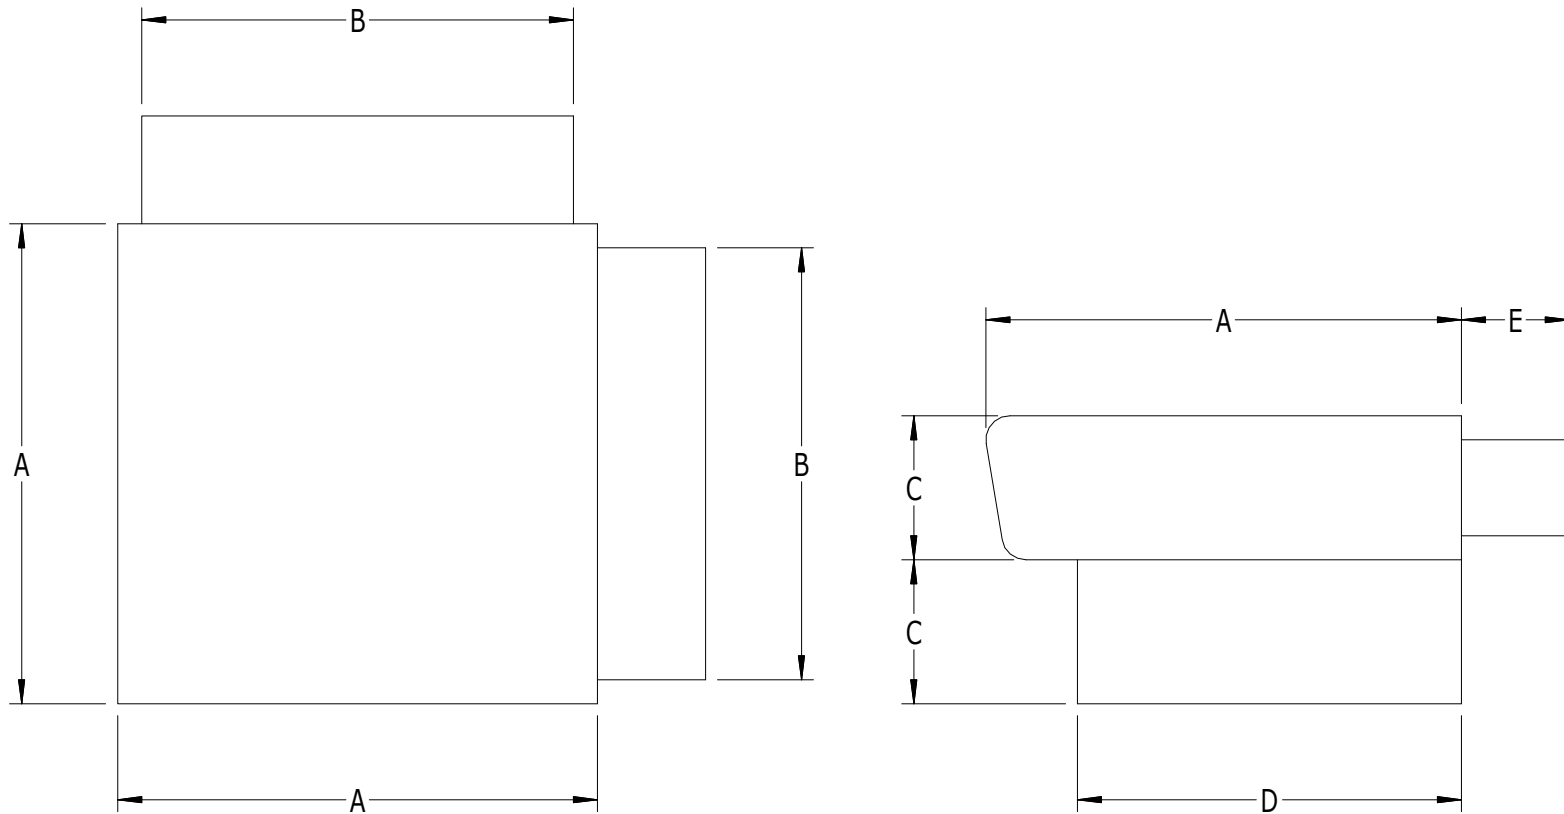

SCALE: 1/1

#964 - 90 DEGREE CORNER FOR #901 TOP RAIL

LABEL	A	B	C	D	E
DIMENSION	2-1/2"	2-1/4"	3/4"	2"	9/16"

SUPERIOR
Aluminum Products, Inc.