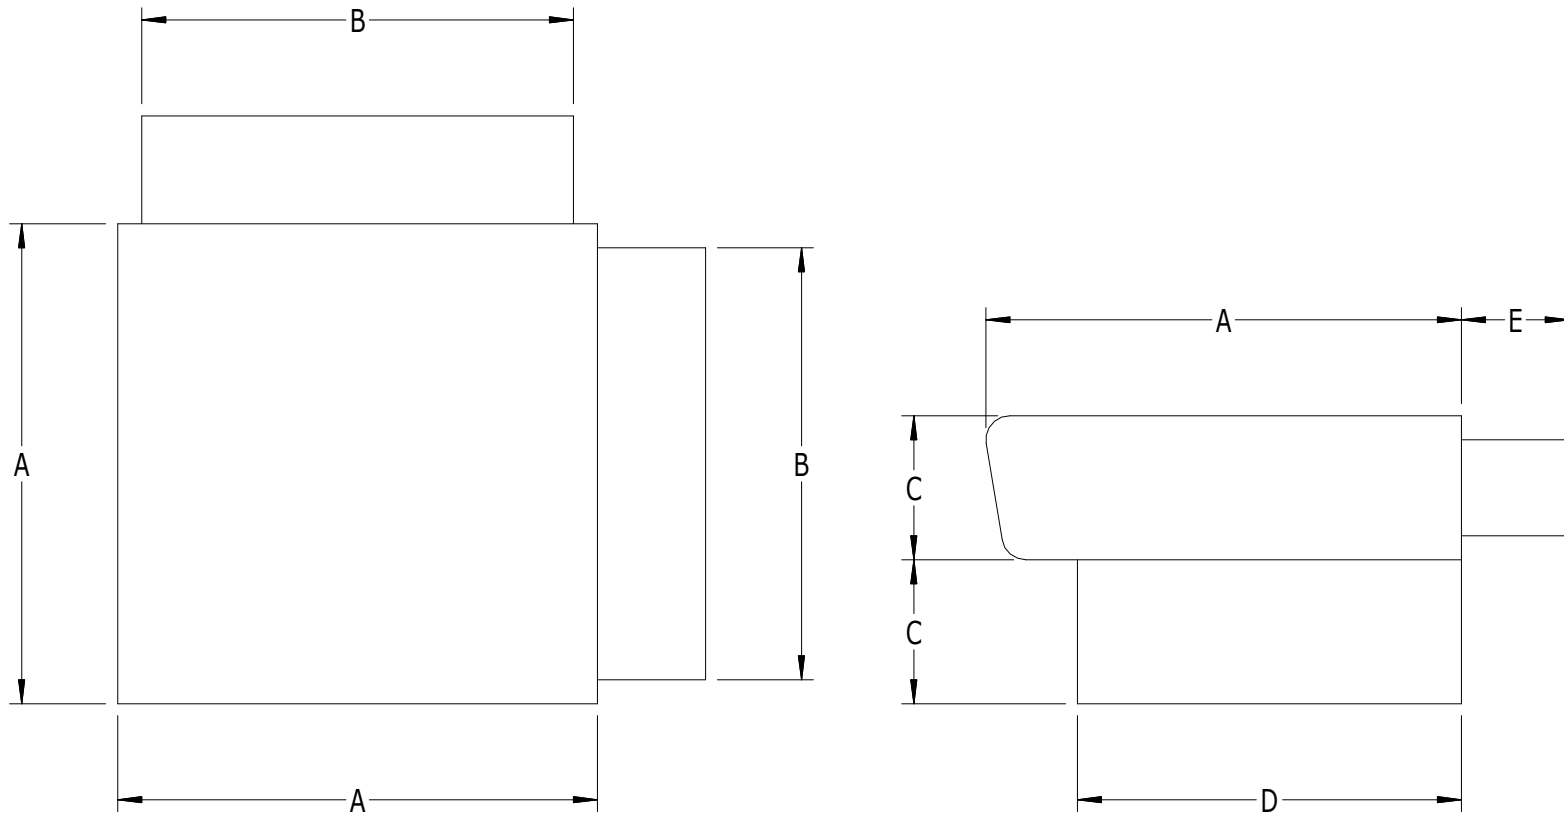

SCALE: 1/1

#964 - 90 DEGREE CORNER FOR #901 TOP RAIL

LABEL	A	B	C	D	E
DIMENSION	2-1/2"	2-1/4"	3/4"	2"	9/16"

Superior
Aluminum Products, Inc.