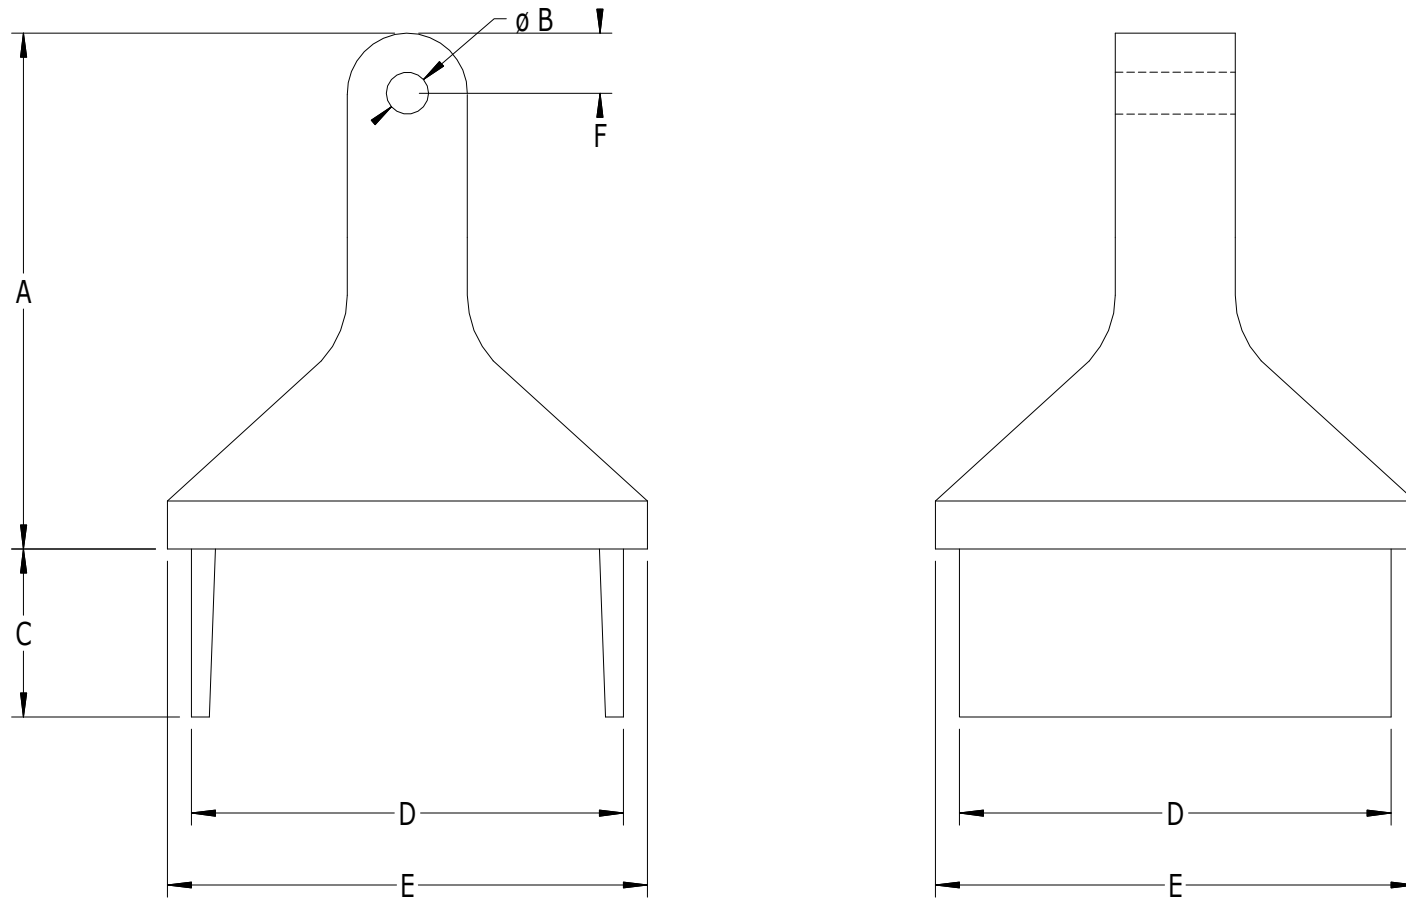

SCALE: 1/1

#965 - CROSSOVER CAP FOR 2-1/2" SQ. POST

LABEL	A	B	C	D	E	F
DIMENSION	2-11/16"	7/32"	7/8"	2-1/4"	2-1/2"	5/16"

SUPERIOR
Aluminum Products, Inc.