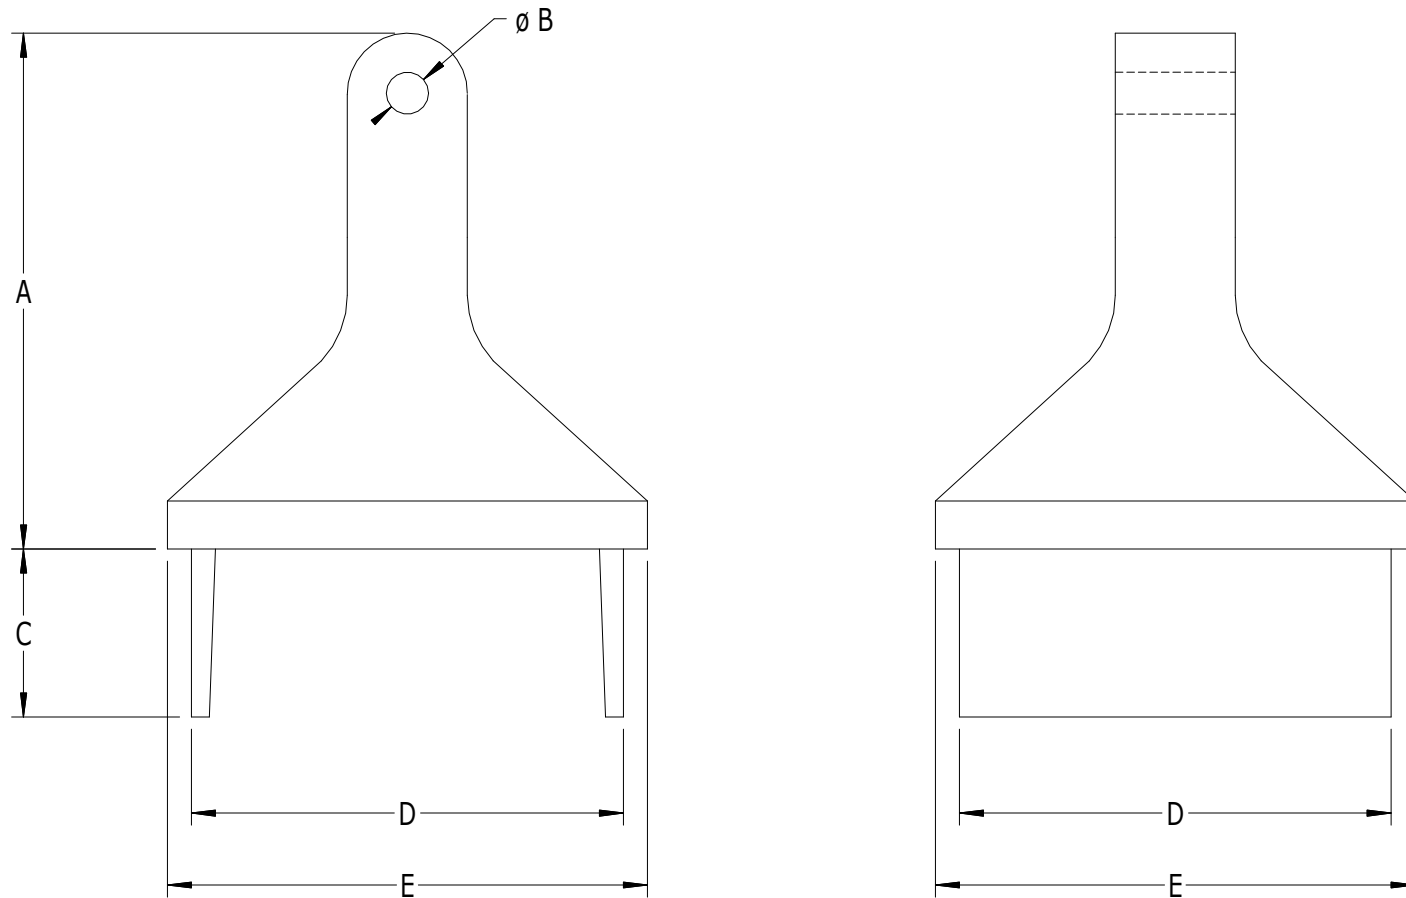

SCALE: 1/1

#965 - CROSSOVER CAP FOR 2-1/2" SQ. POST

LABEL	A	B	C	D	E
DIMENSION	2-11/16"	7/32"	7/8"	2-1/4"	2-1/2"

Superior
Aluminum Products, Inc.