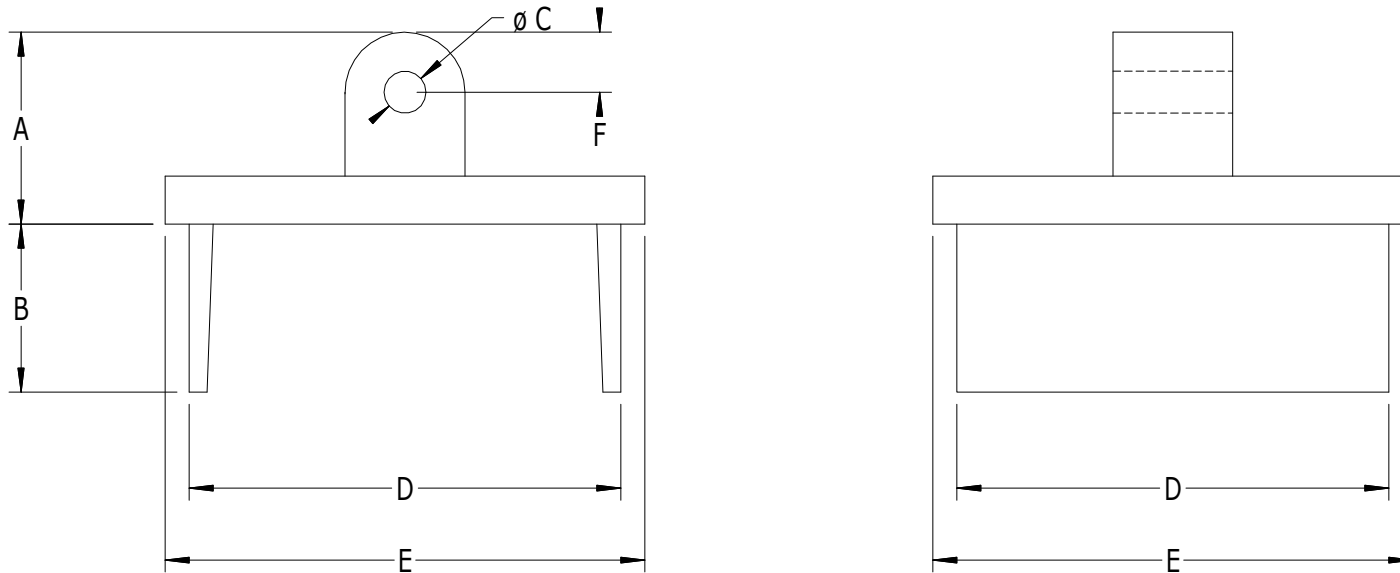

SCALE: 1/1

## **#966 -CROSSOVER CAP W/O NECK FOR 2- 1/2 SQ. POST**

LABEL	A	B	C	D	E	F
DIMENSION	1"	7/8"	7/32"	2-1/4"	2-1/2"	5/16"

**SUPERIOR**  
Aluminum Products, Inc.