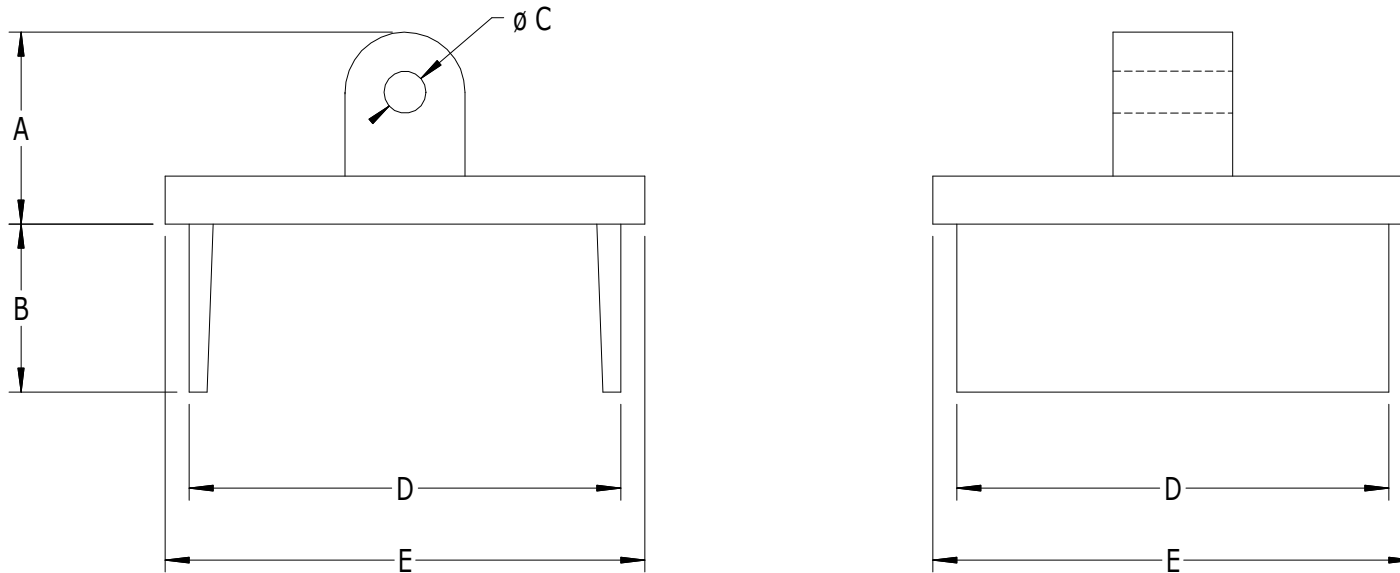

SCALE: 1/1

#966 -CROSSOVER CAP W/O NECK FOR 2- 1/2 SQ. POST

LABEL	A	B	C	D	E
DIMENSION	1"	7/8"	7/32"	2-1/4"	2-1/2"

Superior
Aluminum Products, Inc.