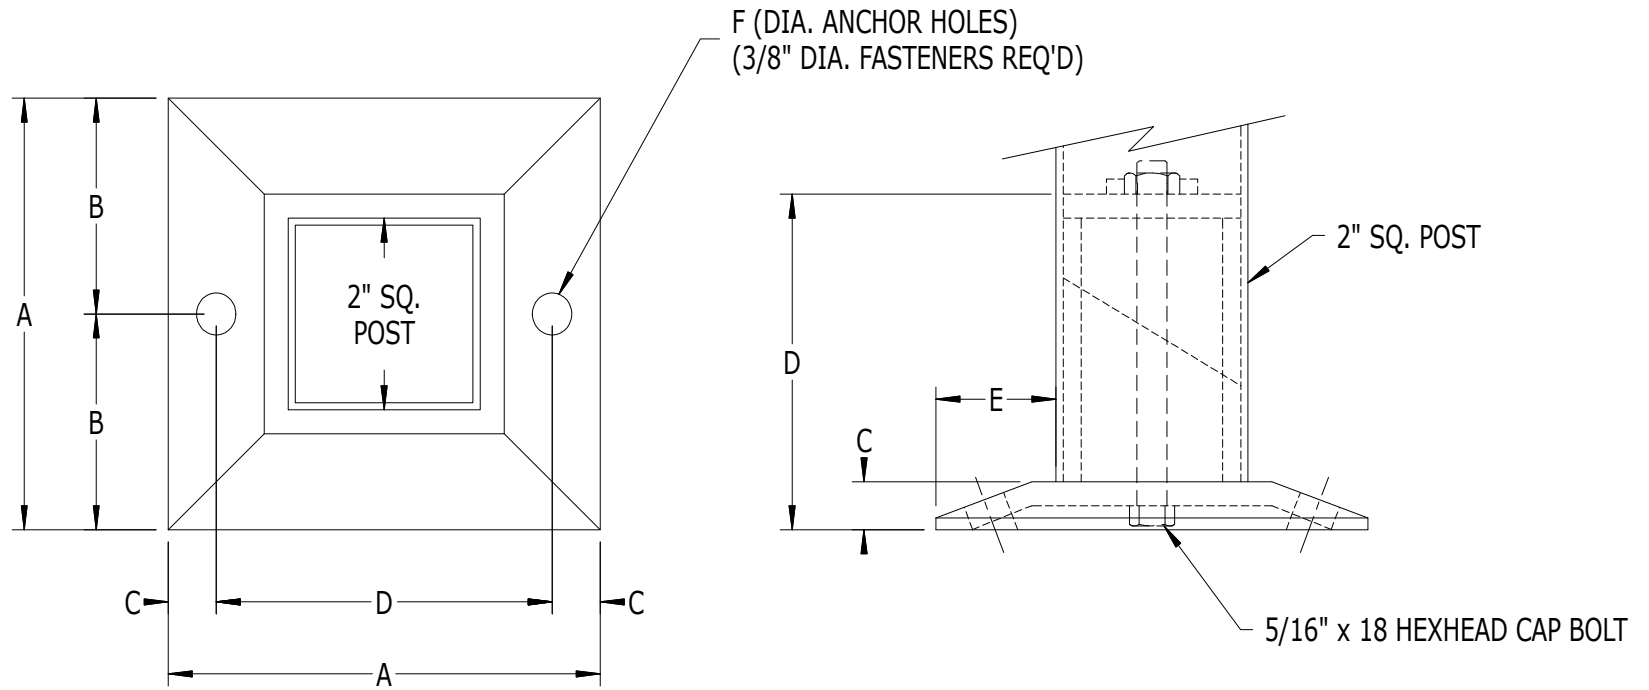

SCALE: 1/2

#968 - WEDGE BASE FOR 2" SQ. POST

LABEL	A	B	C	D	E	F
DIMENSION	4-1/2"	2-1/4"	1/2"	3-1/2"	1-1/4"	7/16"

SUPERIOR
Aluminum Products, Inc.