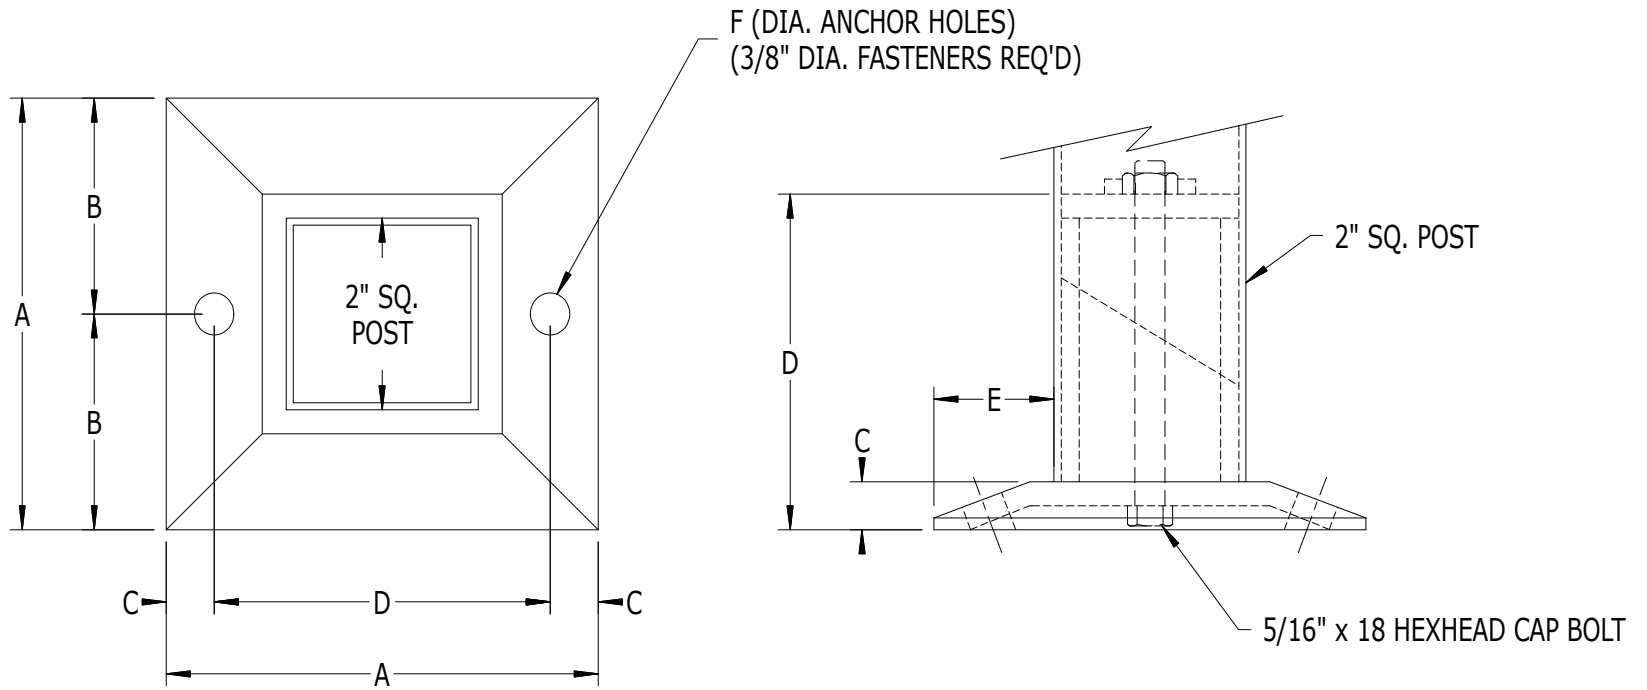

SCALE: 1/2

#968 - WEDGE BASE FOR 2" SQ. POST

LABEL	A	B	C	D	E	F
DIMENSION	4-1/2"	2-1/4"	1/2"	3-1/2"	1-1/4"	7/16"

Superior
Aluminum Products, Inc.