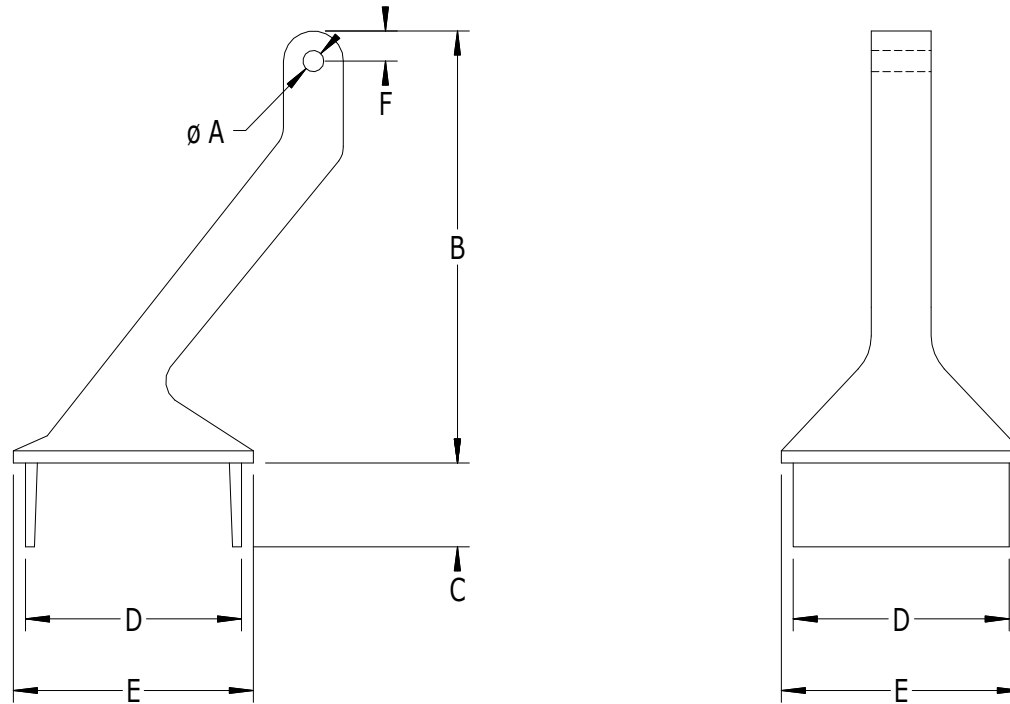

SCALE: 1/2

#970 - CROSSOVER CAP FOR 2-1/2" SQ. BOTTOM STEP POST

LABEL	A	B	C	D	E	E
DIMENSION	7/32"	4-1/2"	7/8"	2-1/4"	2-1/2"	5/16"

SUPERIOR
Aluminum Products, Inc.