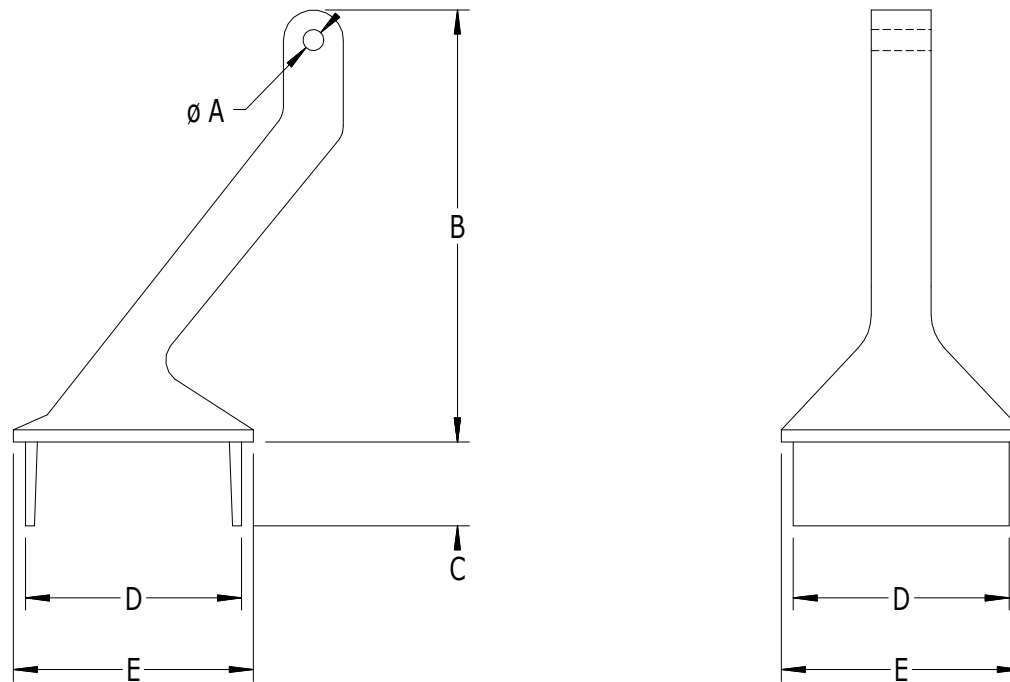

SCALE: 1/2

#970 - CROSSOVER CAP FOR 2-1/2" SQ. BOTTOM STEP POST

LABEL	A	B	C	D	E
DIMENSION	7/32"	4-1/2"	7/8"	2-1/4"	2-1/2"