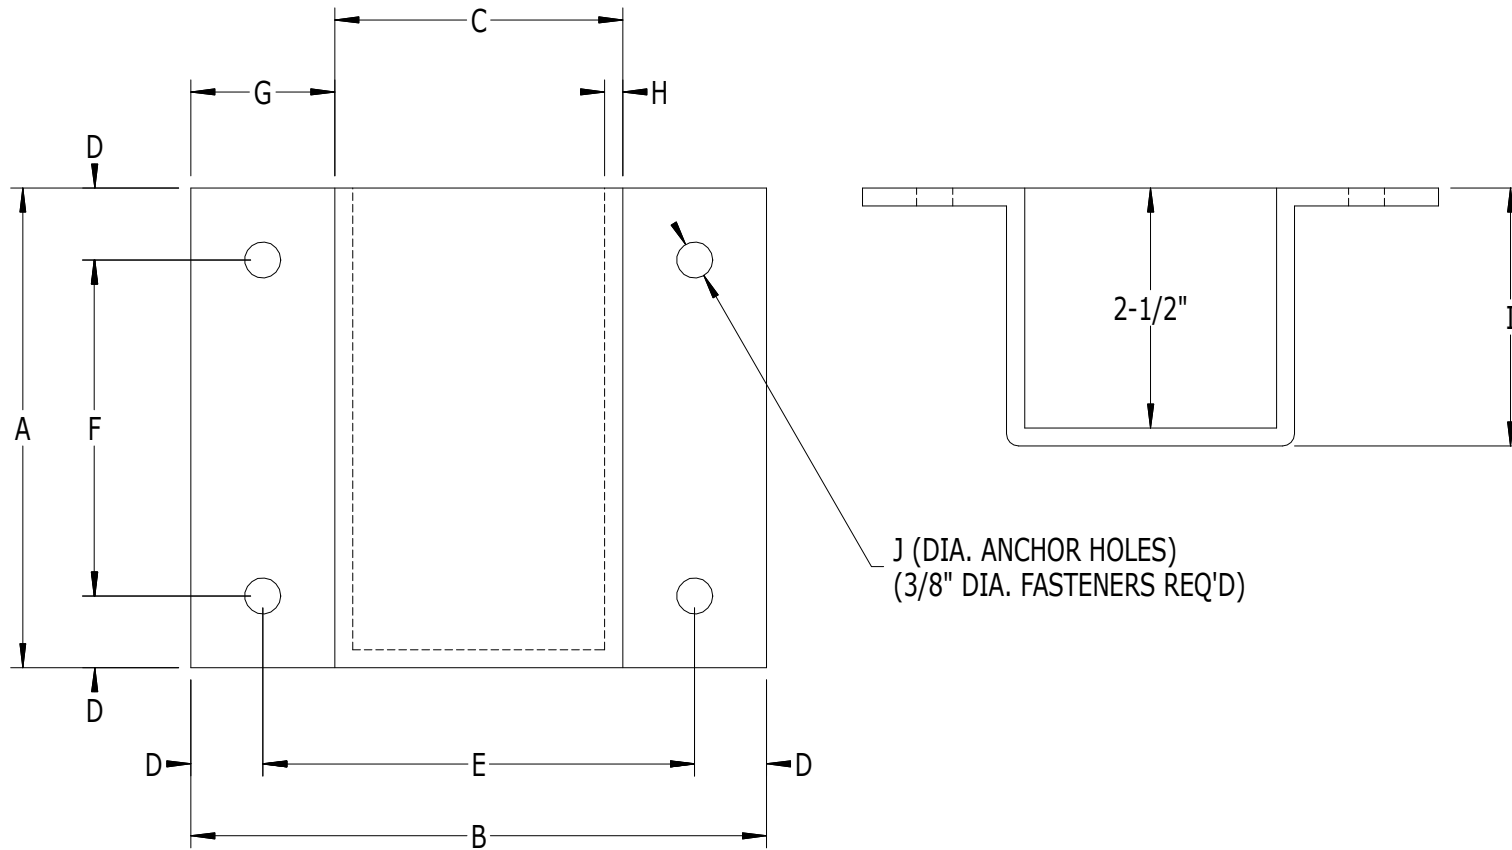

SCALE: 1/2

#975 - SIDE MOUNT BASE FOR 2-1/2" SQ. POST

LABEL	A	B	C	D	E	F	G	H	I	J
DIMENSION	5"	6"	3"	3/4"	4-1/2"	3-1/2"	1-1/2"	3/16"	2-11/16"	13/32"

SUPERIOR
Aluminum Products, Inc.