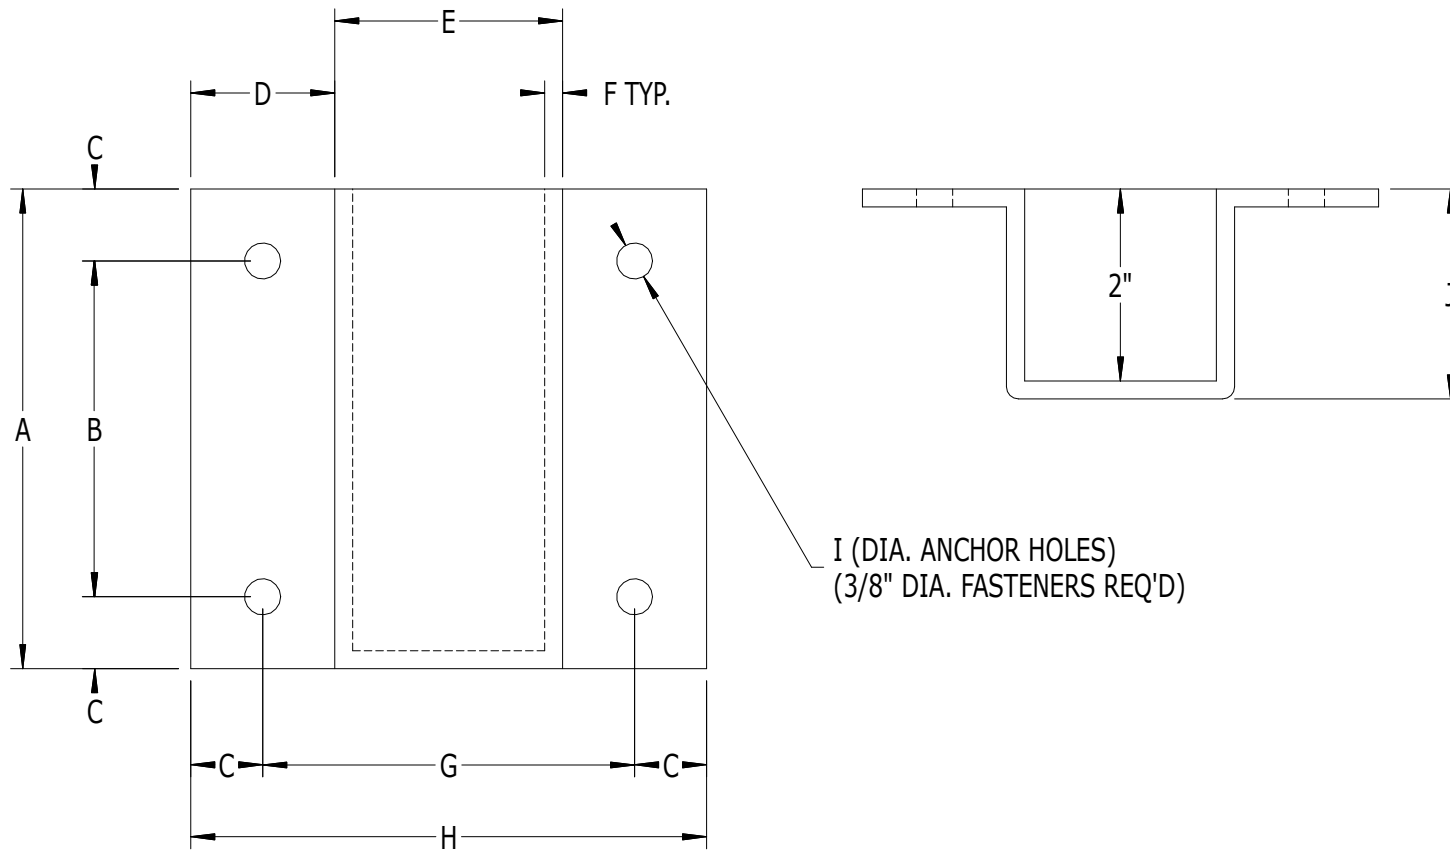

SCALE: 1/2

#977 - SIDE MOUNT BASE FOR 2" SQ. POST

LABEL	A	B	C	D	E	F	G	H	I	J
DIMENSION	5"	3-1/2"	3/4"	1-1/2"	2-3/8"	3/16"	3-7/8"	5-3/8"	13/32"	2-3/16"

SUPERIOR
Aluminum Products, Inc.