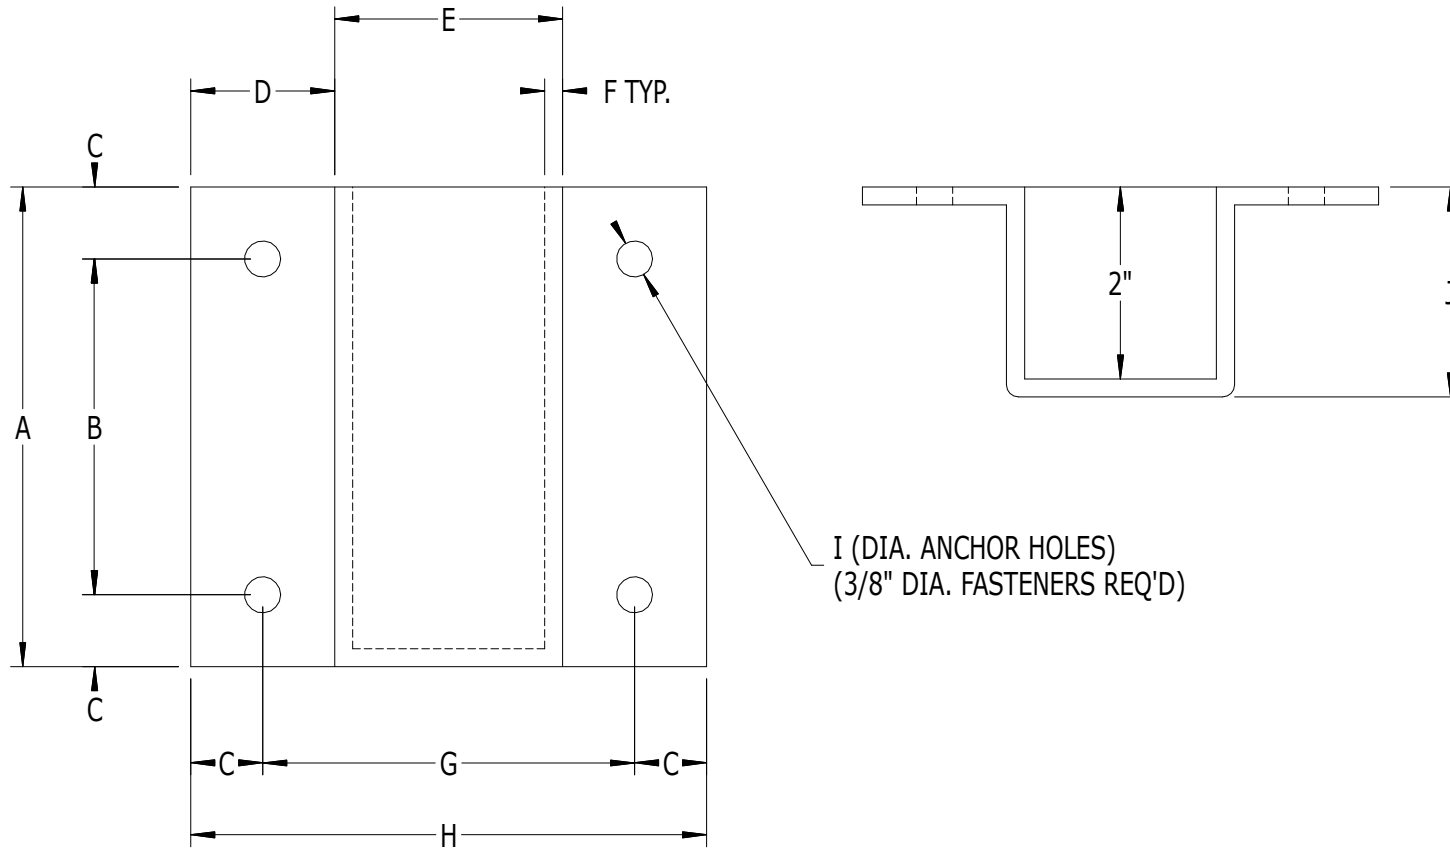

SCALE: 1/2

#977 - SIDE MOUNT BASE FOR 2" SQ. POST

LABEL	A	B	C	D	E	F	G	H	I	J
DIMENSION	5"	3-1/2"	3/4"	1-1/2"	2-3/8"	3/16"	3-7/8"	5-3/8"	13/32"	2-3/16"