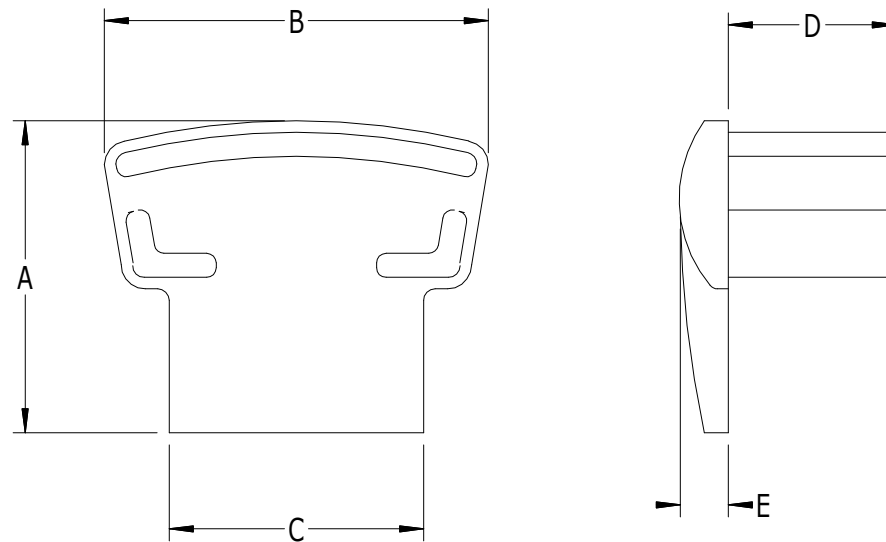

SCALE: 1/1

#979 - END CAP FOR #905 TOP RAIL

LABEL	A	B	C	D	E
DIMENSION	1-5/8"	2"	1-5/16"	7/8"	1/4"

SUPERIOR
Aluminum Products, Inc.