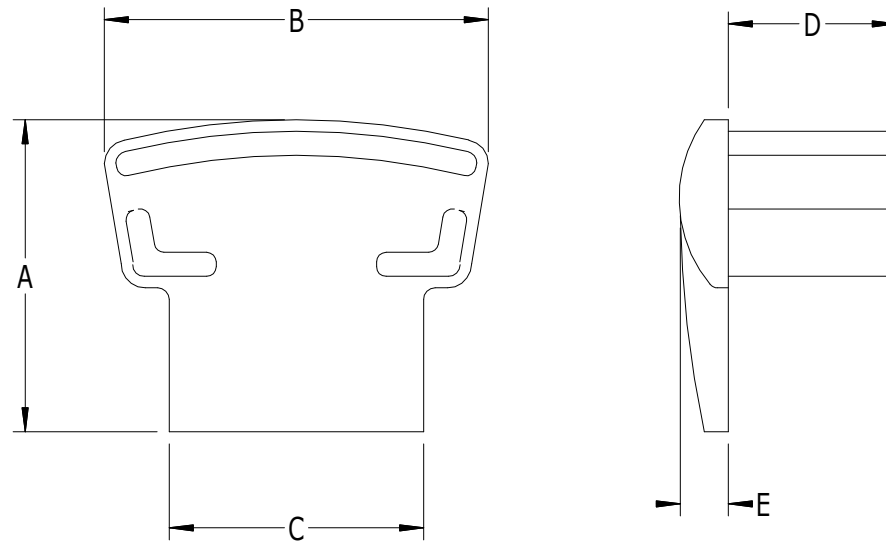

SCALE: 1/1

#979 - END CAP FOR #905 TOP RAIL

LABEL	A	B	C	D	E
DIMENSION	1-5/8"	2"	1-5/16"	7/8"	1/4"

Superior
Aluminum Products, Inc.