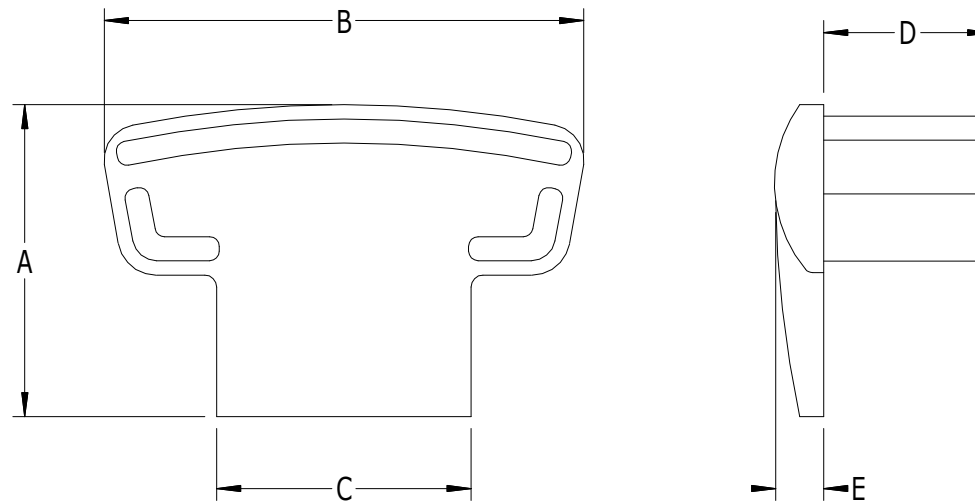

SCALE: 1/1

## **#980 - END CAP FOR #901 TOP RAIL**

LABEL	A	B	C	D	E
DIMENSION	1-5/8"	2-1/2"	1-5/16"	7/8"	1/4"

**SUPERIOR**  
Aluminum Products, Inc.