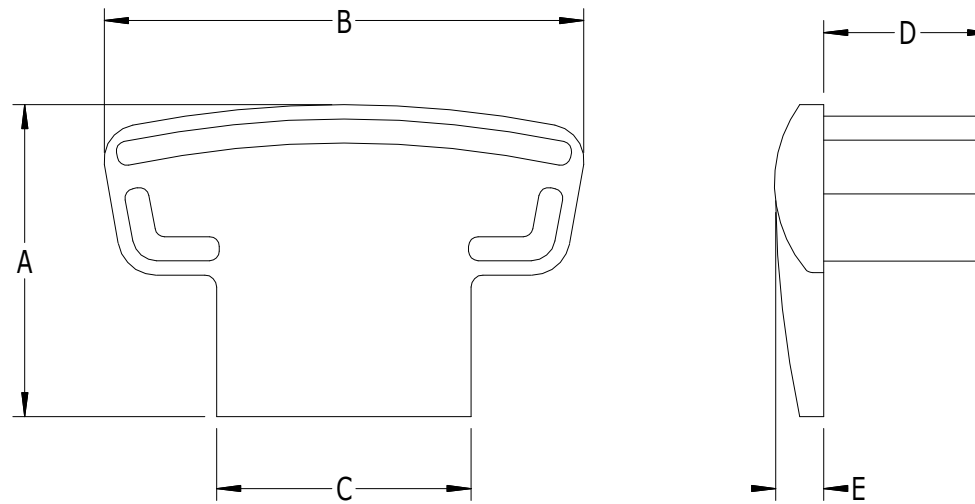

SCALE: 1/1

#980 - END CAP FOR #901 TOP RAIL

LABEL	A	B	C	D	E
DIMENSION	1-5/8"	2-1/2"	1-5/16"	7/8"	1/4"

Superior
Aluminum Products, Inc.