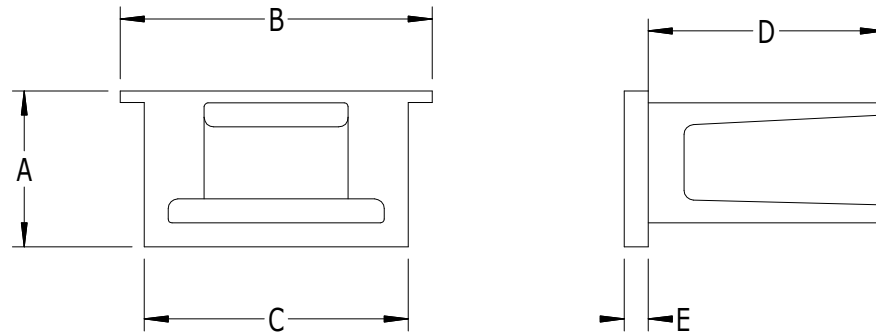

SCALE: 1/1

#981 - END CAP FOR #903 BOTTOM RAIL

LABEL	A	B	C	D	E
DIMENSION	13/16"	1-5/8"	1-3/8"	1-1/4"	1/8"

SUPERIOR
Aluminum Products, Inc.