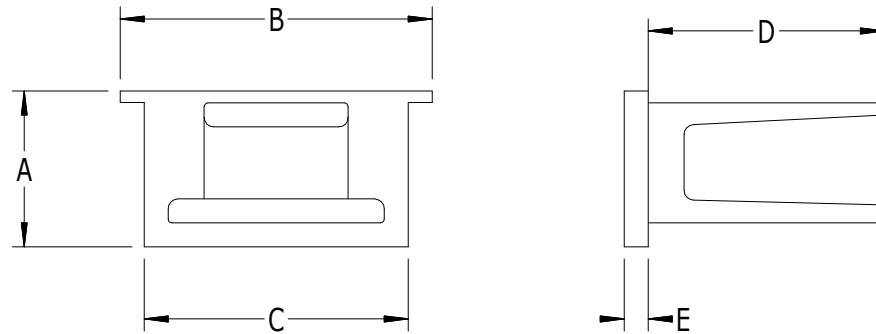

SCALE: 1/1

#981 - END CAP FOR #903 BOTTOM RAIL

LABEL	A	B	C	D	E
DIMENSION	13/16"	1-5/8"	1-3/8"	1-1/4"	1/8"

Superior
Aluminum Products, Inc.