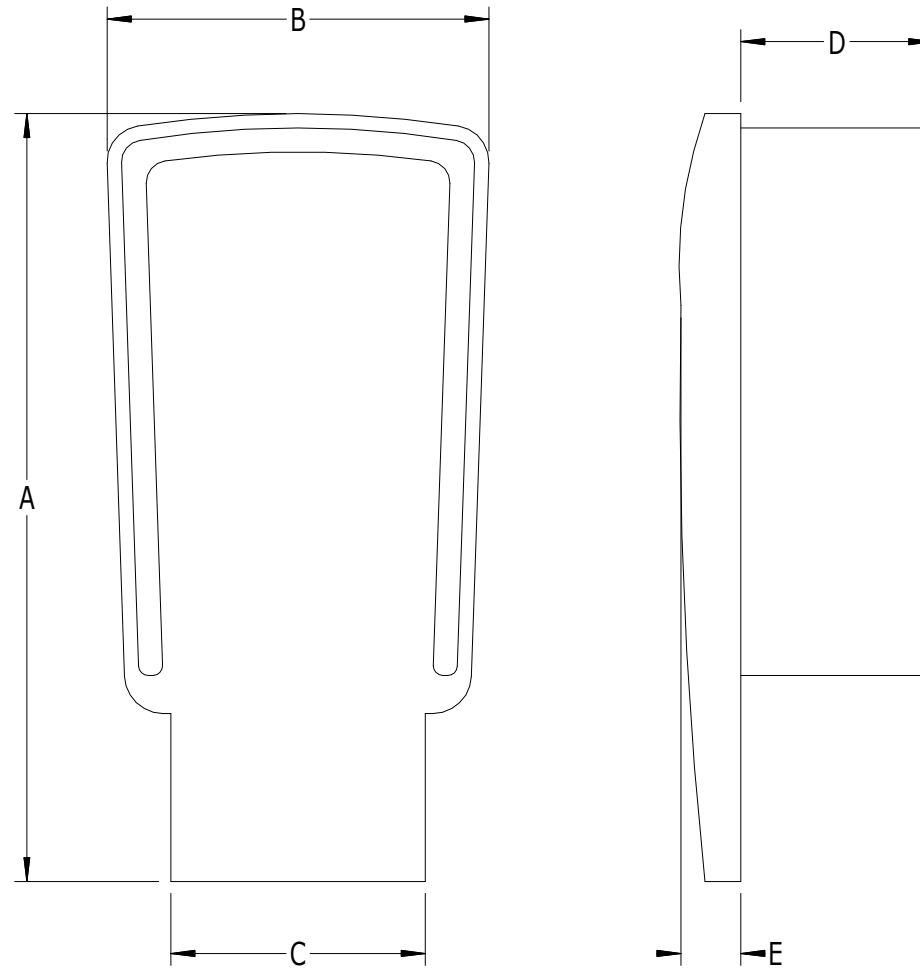

SCALE: 1/1

#982 - END C,AP FOR #902 TOP RAIL

LABEL	A	B	C	D	E
DIMENSION	4"	2"	1-5/16"	1"	5/16"

Superior
Aluminum Products, Inc.