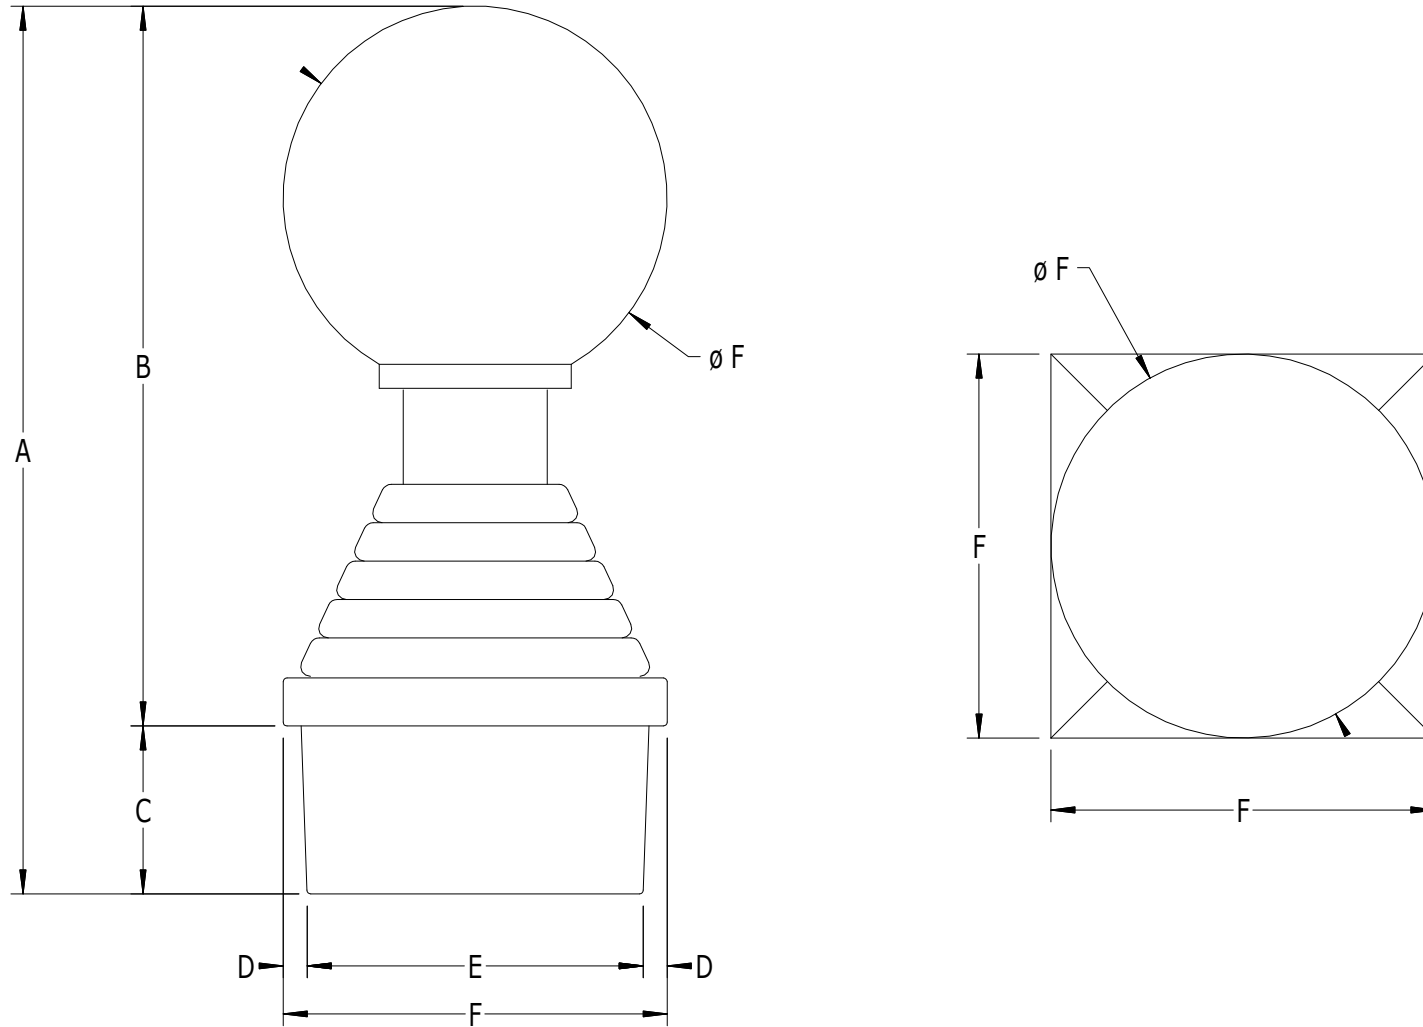

SCALE: 1/1

## **#989 - BALL CAP FOR 2" SQ. POST**

LABEL	A	B	C	D	E	F
DIMENSION	4-5/8"	3-3/4"	7/8"	1/8"	1-3/4"	2"

**SUPERIOR**  
Aluminum Products, Inc.