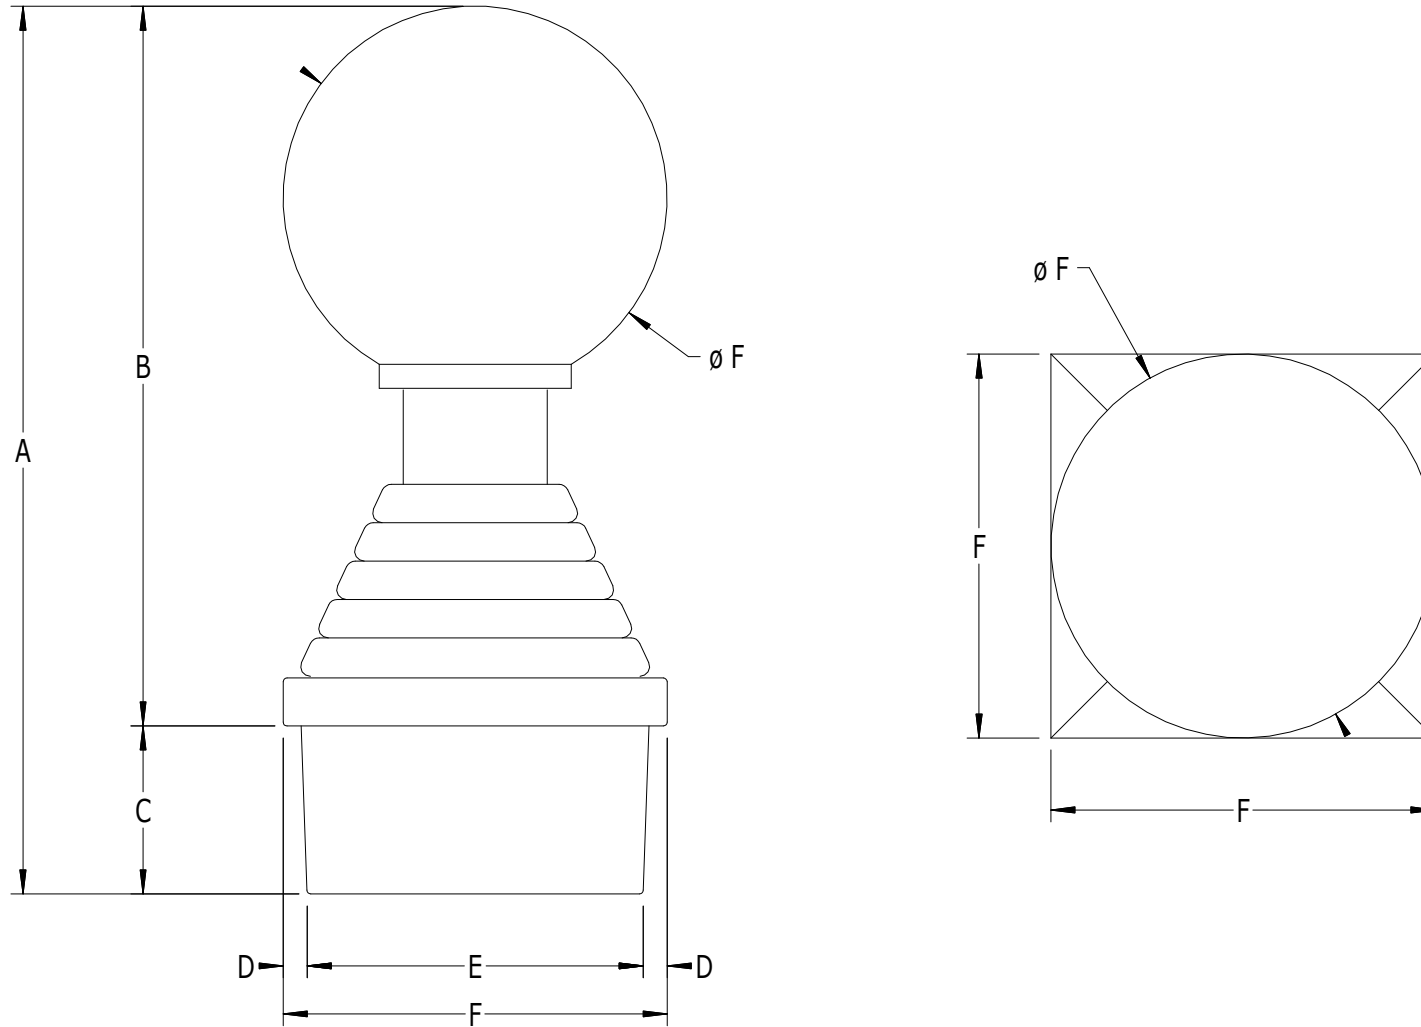

SCALE: 1/1

## **#989 - BALL CAP FOR 2" SQ. POST**

LABEL	A	B	C	D	E	F
DIMENSION	4-5/8"	3-3/4"	7/8"	1/8"	1-3/4"	2"

**Superior**  
Aluminum Products, Inc.