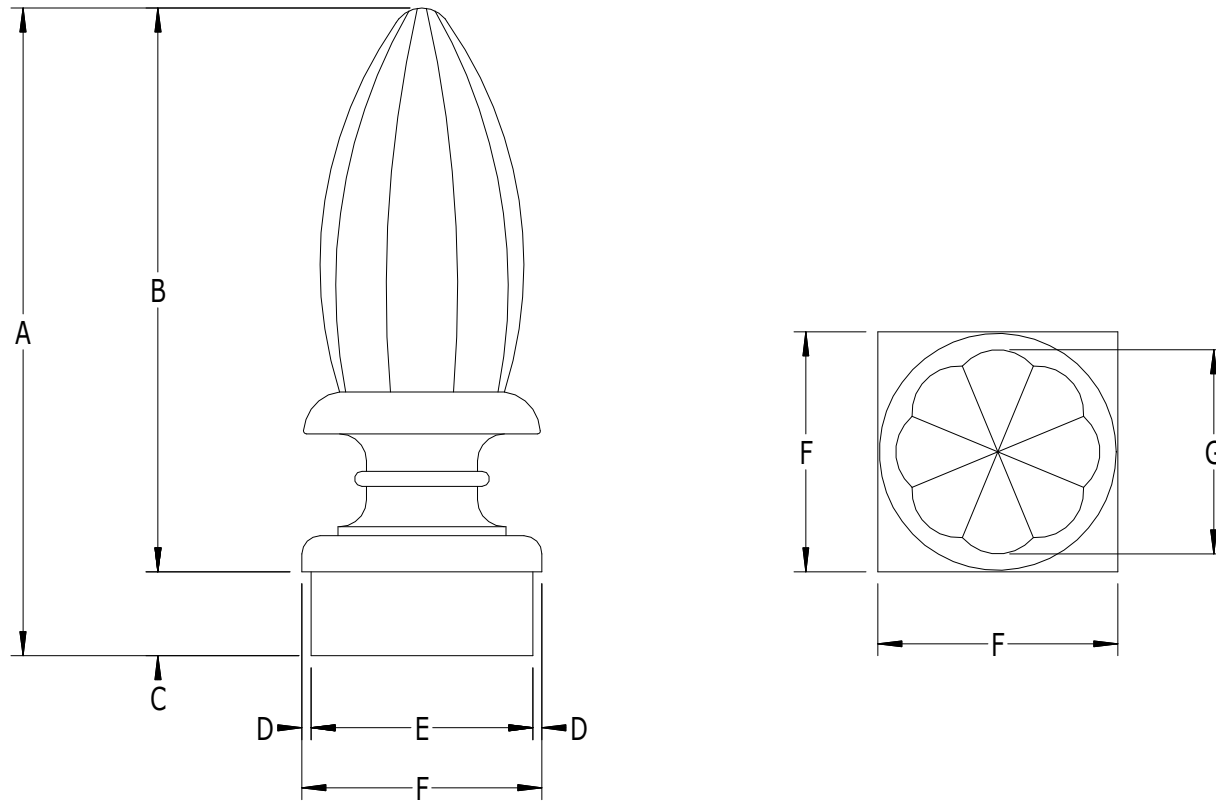

SCALE: 1/2

#992 - FINIAL FOR 2-1/2" SQ. POST

LABEL	A	B	C	D	E	F	G
DIMENSION	6-3/4"	5-7/8"	7/8"	1/16"	2-5/16"	2-1/2"	2-1/8"

SUPERIOR
Aluminum Products, Inc.