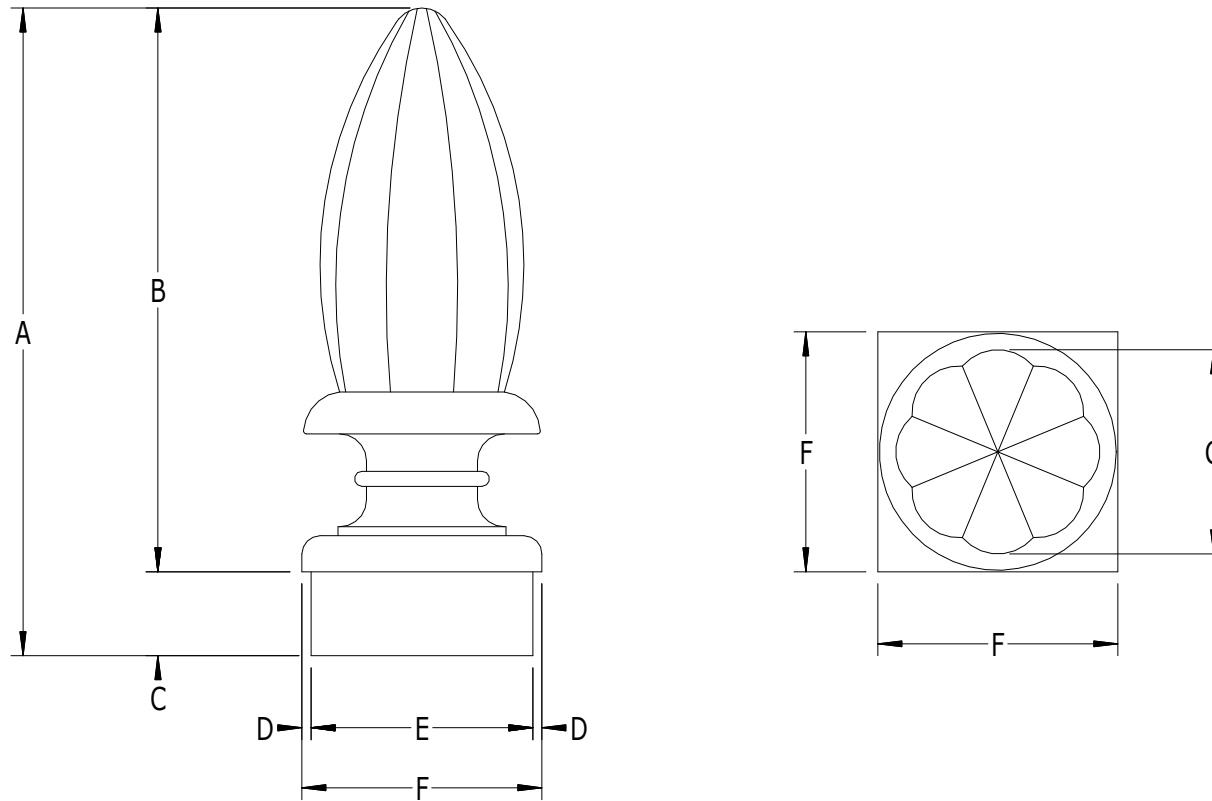

SCALE: 1/2

## **#992 - FINIAL FOR 2-1/2" SQ. POST**

LABEL	A	B	C	D	E	F	G
DIMENSION	6-3/4"	5-7/8"	7/8"	1/16"	2-5/16"	2-1/2"	2-1/8"

**Superior**  
Aluminum Products, Inc.