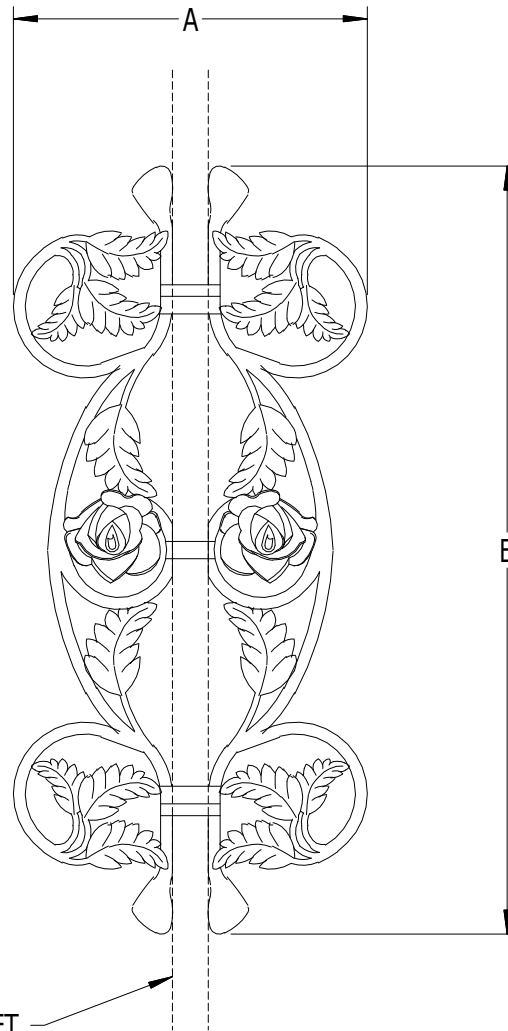

SCALE: 1/4

FITS 3/4" SQUARE PICKET

#993 - CAST ROSE INSERT FOR 3/4" SQ. PICKET

LABEL	A	B
DIMENSION	7-3/8"	16"

SUPERIOR
Aluminum Products, Inc.