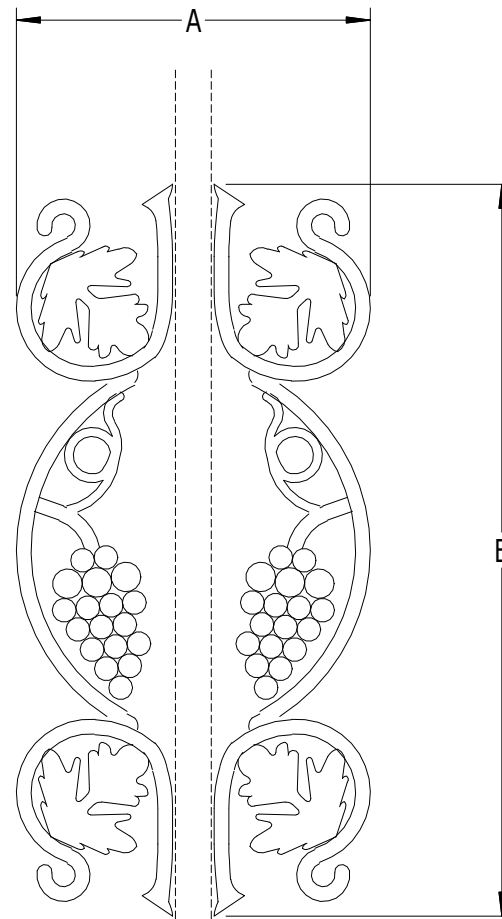

SCALE: 1/4

FITS 3/4" SQUARE PICKET

#994 - CAST GRAPE INSERT FOR 3/4" SQ. PICKET

LABEL	A	B
DIMENSION	7-3/8"	15-1/4"

SUPERIOR
Aluminum Products, Inc.