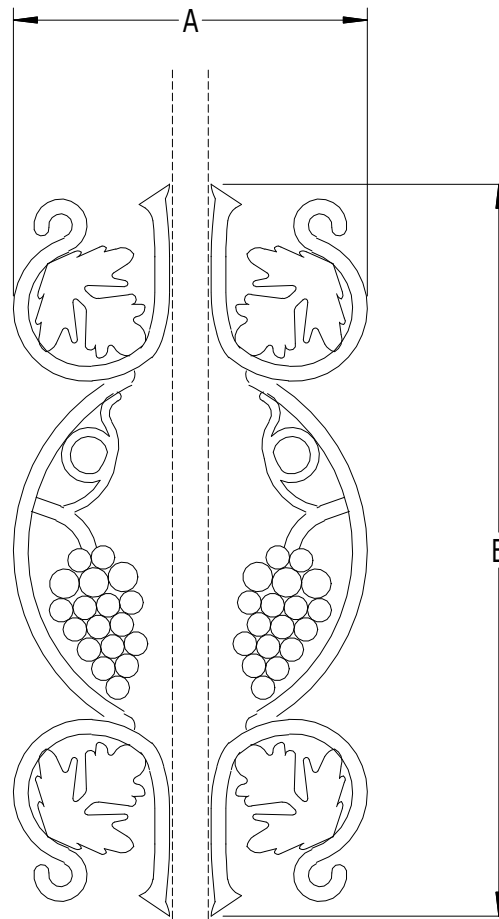

SCALE: 1/4

FITS 3/4" SQUARE PICKET

#994 - CAST GRAPE INSERT FOR 3/4" SQ. PICKET

LABEL	A	B
DIMENSION	7-3/8"	15-1/4"

Superior
Aluminum Products, Inc.