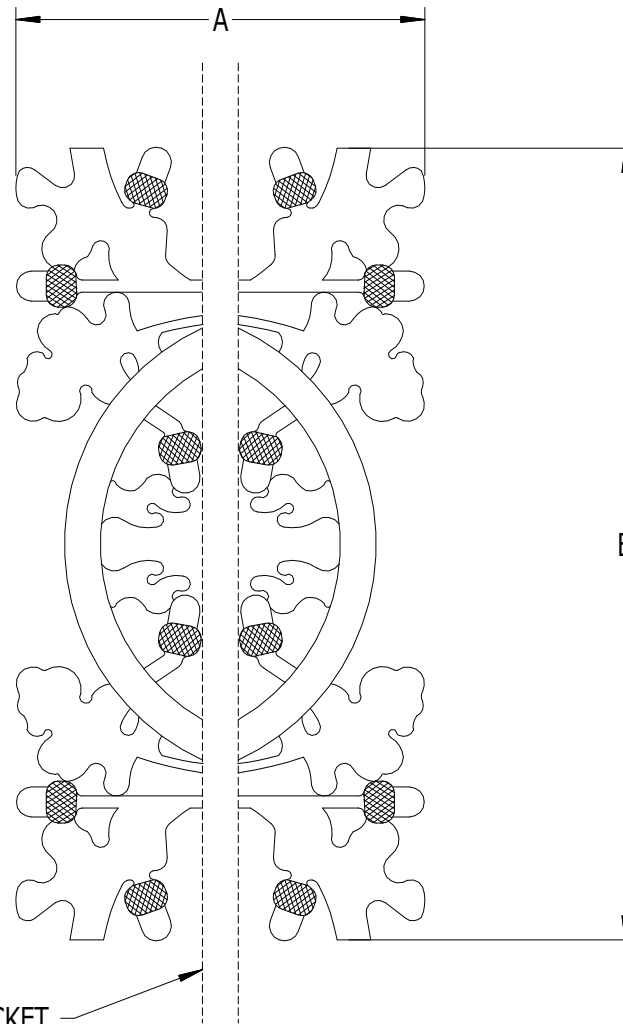

SCALE: 1/4

FITS 3/4" SQUARE PICKET

#995 - CAST OAK INSERT FOR 3/4" SQ. PICKET

LABEL	A	B
DIMENSION	8-1/2"	16-1/2"

SUPERIOR
Aluminum Products, Inc.