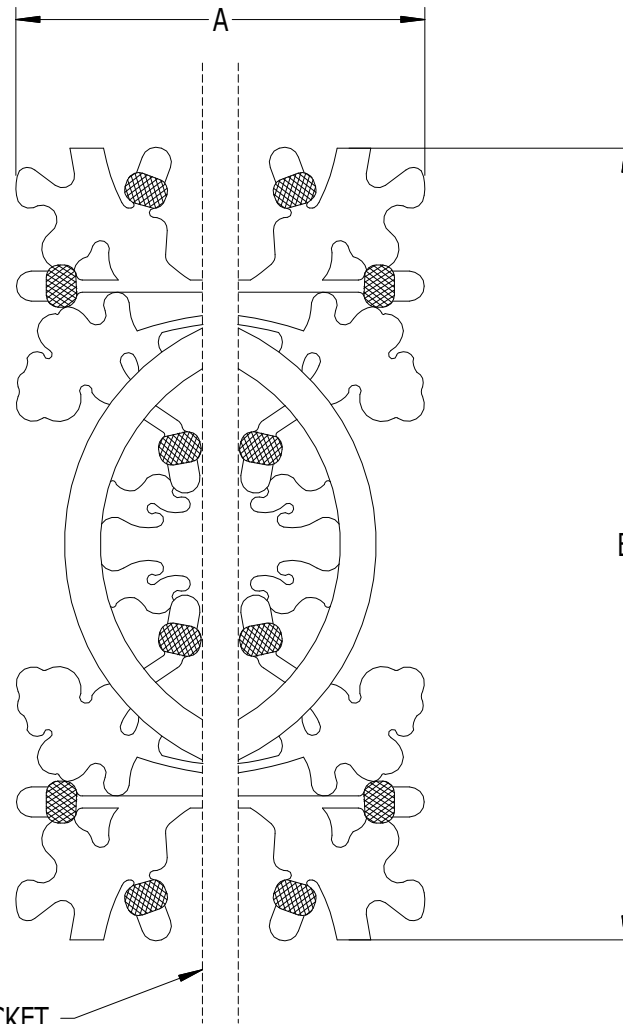

SCALE: 1/4

FITS 3/4" SQUARE PICKET

#995 - CAST OAK INSERT FOR 3/4" SQ. PICKET

LABEL	A	B
DIMENSION	8-1/2"	16-1/2"

Superior
Aluminum Products, Inc.