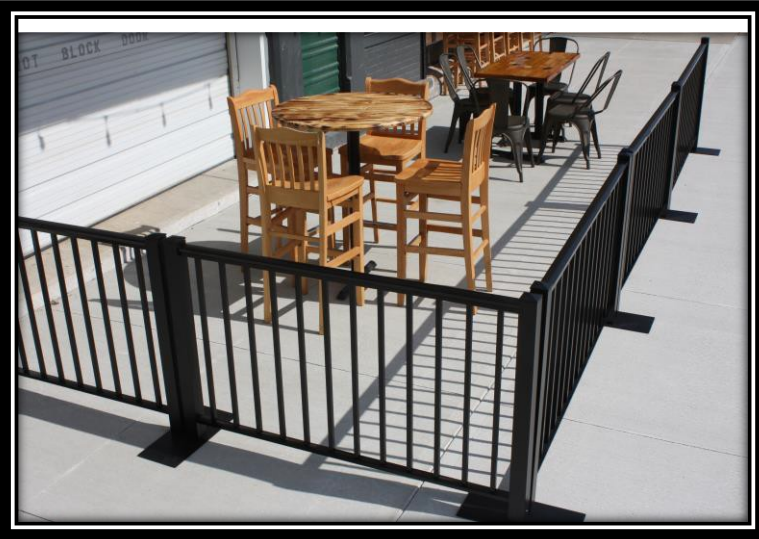

Temporary Railing

Create a Scenic Outdoor Experience in Minutes

Superior Aluminum Ready Railing

- **Lightweight** - Made of lightweight aluminum for easy mobility
- **Pre-assembled** – Saves time and energy with railing that is ready to use upon arrival
- **Adaptable** - Available in a multitude of colors, shapes, and designs to help create the perfect atmosphere
- **Dependability** - Durable, high-quality aluminum does not rust or rot, leading to a maintenance-free solution for your temporary railing needs

Best Used For:

- Restaurants
- Outdoor Venues
- Hotels
- Community Events
- Weddings
- Churches
- Funeral Homes
- Anywhere architecturally appealing temporary barriers are desired

*Single Bases available for ends,
Double bases for continuous runs and corners*