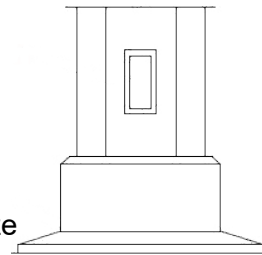

Series 9H Horizontal Railing

Creating beautiful aesthetics by turning traditional railing on its side

Best Used For:

- Multi-Family Housing units
- Single family residences
- Commercial buildings
- Handicap accessible entryways
- Anywhere architecturally-unique railing would elevate a project

Let's Get Sideways!

- Looking for something different in your traditional square post railing? Well do we have a solution for you!
- New Superior Aluminum Horizontal Rail adds a truly unique aesthetical twist to the traditional railing system by flipping things on their side
- Each horizontal picket is securely fastened into the post via a unique fastening system
- Lower horizontal lines are reinforced to absorb weight from resting feet or rambunctious children
- Each project is built custom to the exact size needs of the jobsite....no complicated assembly required!
- Currently available in black with more finishes coming soon!
- Horizontal rail checks all the code compliance boxes, making it as safe as it is stylish