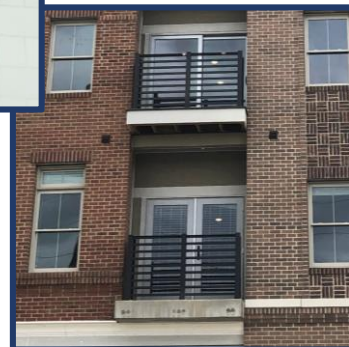

## Series 9H Horizontal Railing

Creating beautiful aesthetics by turning traditional railing on its side

### Let's Get Sideways!

- Looking for something different in your traditional square post railing? Well do we have a solution for you!
- New Superior Aluminum Horizontal Rail adds a truly unique aesthetical twist to the traditional railing system by flipping things on their side
- Each horizontal picket is securely fastened into the post via a unique fastening system
- Lower horizontal lines are reinforced to absorb weight from resting feet or rambunctious children
- Each project is built custom to the exact size needs of the jobsite....no complicated assembly required!
- Currently available in black with more finishes coming soon!
- Horizontal rail checks all the code compliance boxes, making it as safe as it is stylish

Black

A beautiful fit on one balcony....

Or on multiple!